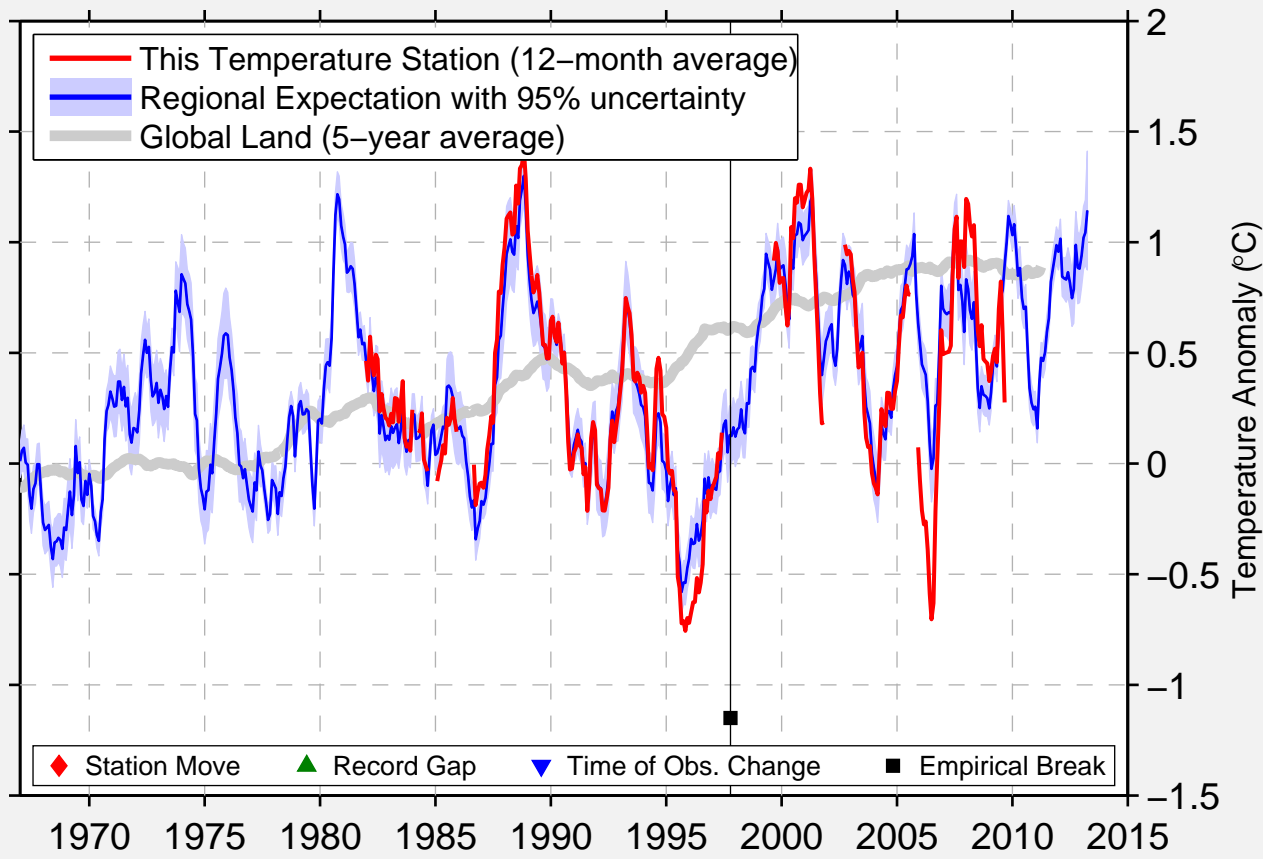

# TARRALEAH VILLAGE

42.300 S, 146.449 E (Australia)

Data Quality Controlled and Aligned at Breakpoints

Berkeley Earth