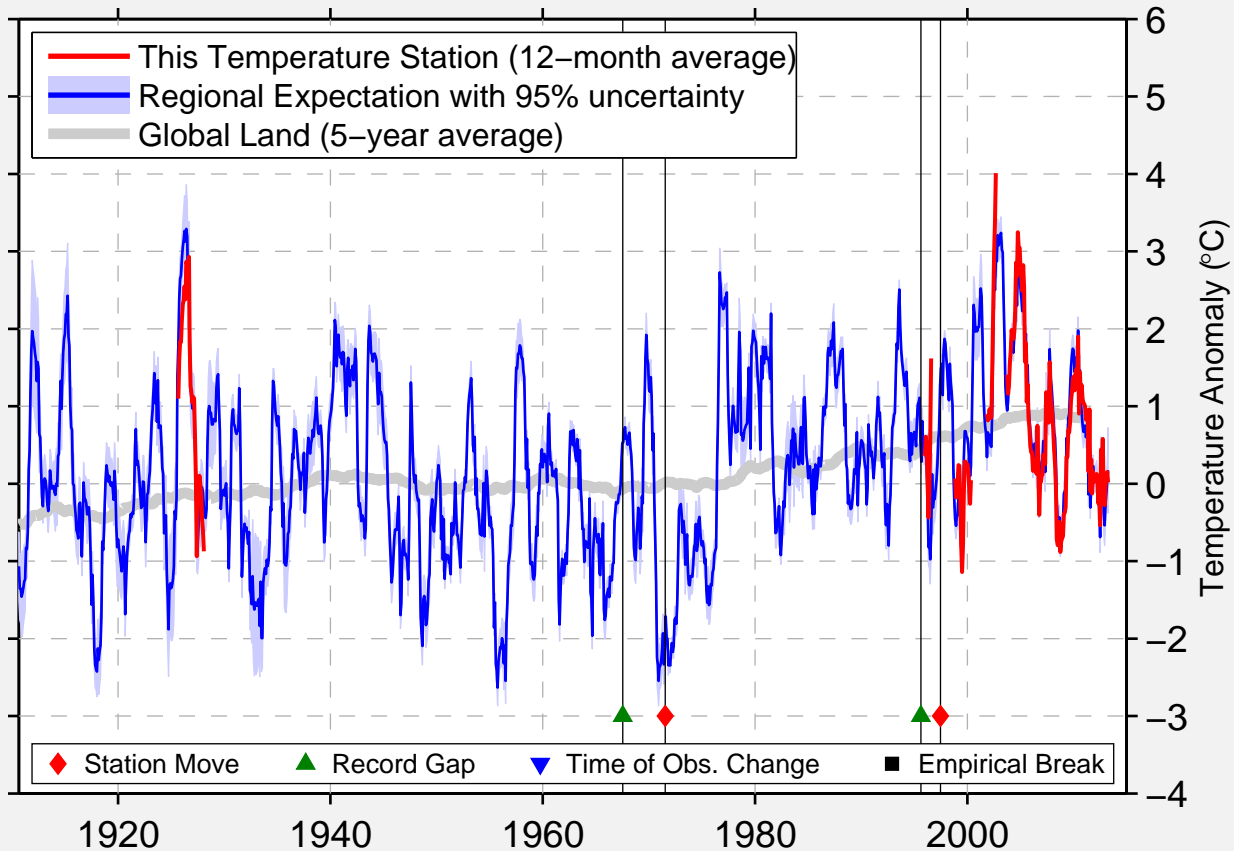

# WONDER LAKE ALASKA

63.490 N, 150.871 W (United States)

Data Quality Controlled and Aligned at Breakpoints

Berkeley Earth