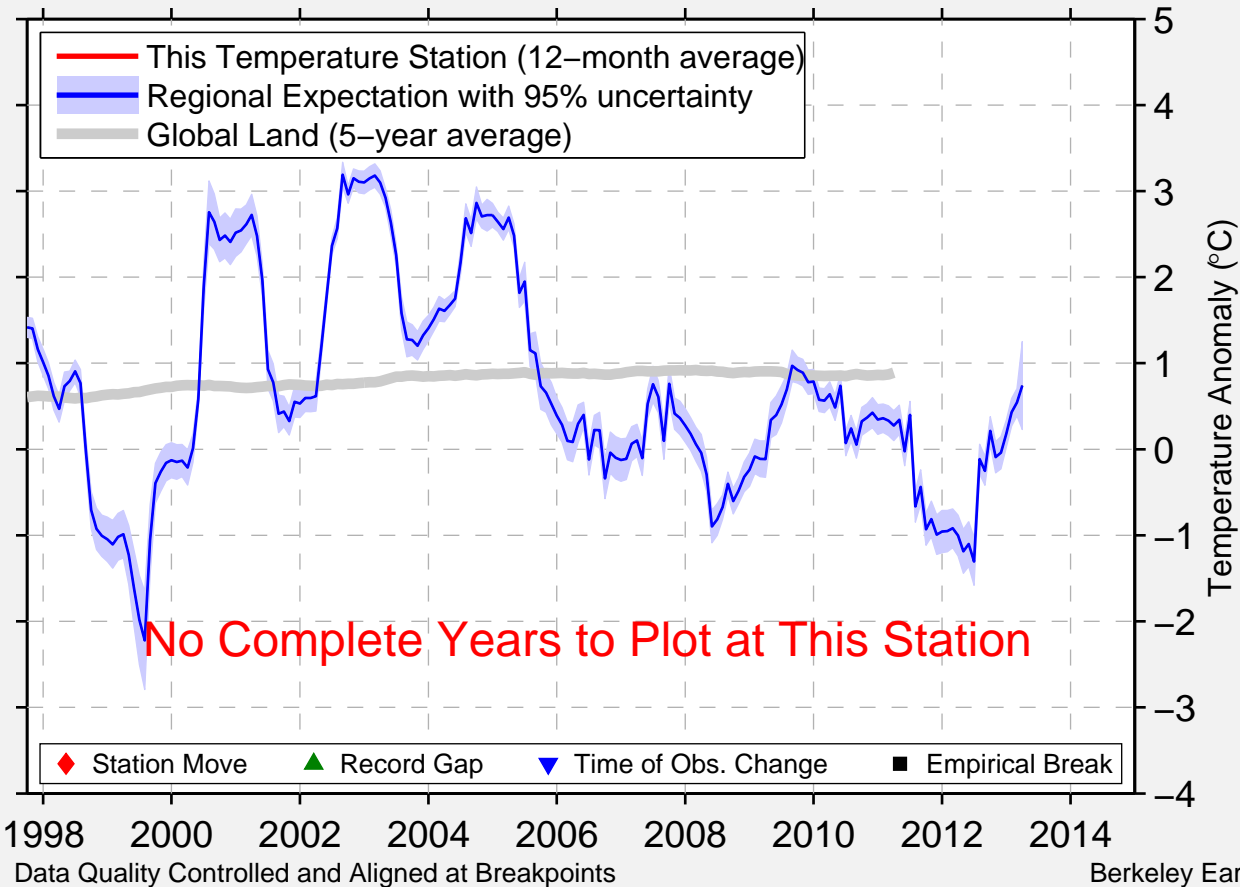

KING SALMON 42 SE

58.208 N, 155.923 W (United States)

No Complete Years to Plot at This Station