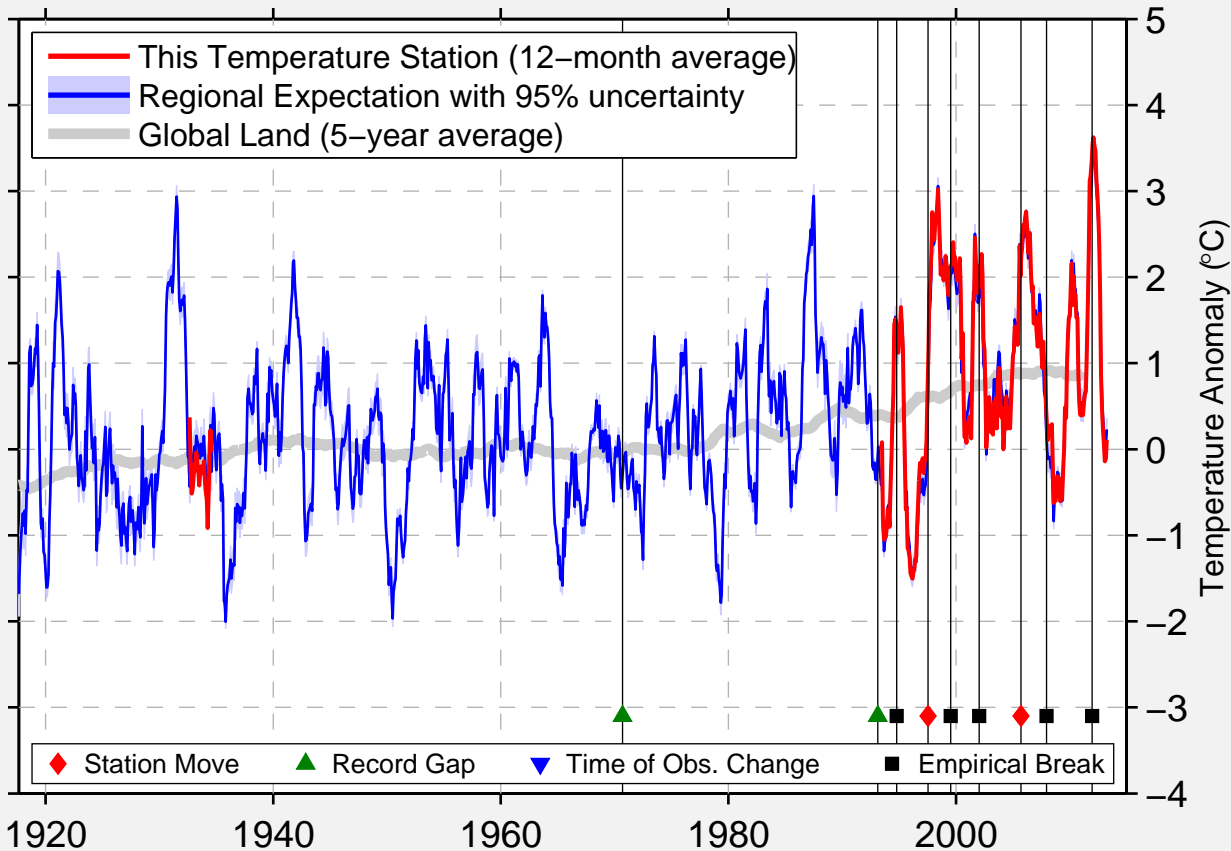

ORR MINNESOTA

48.036 N, 92.840 W (United States)

Data Quality Controlled and Aligned at Breakpoints

Berkeley Earth