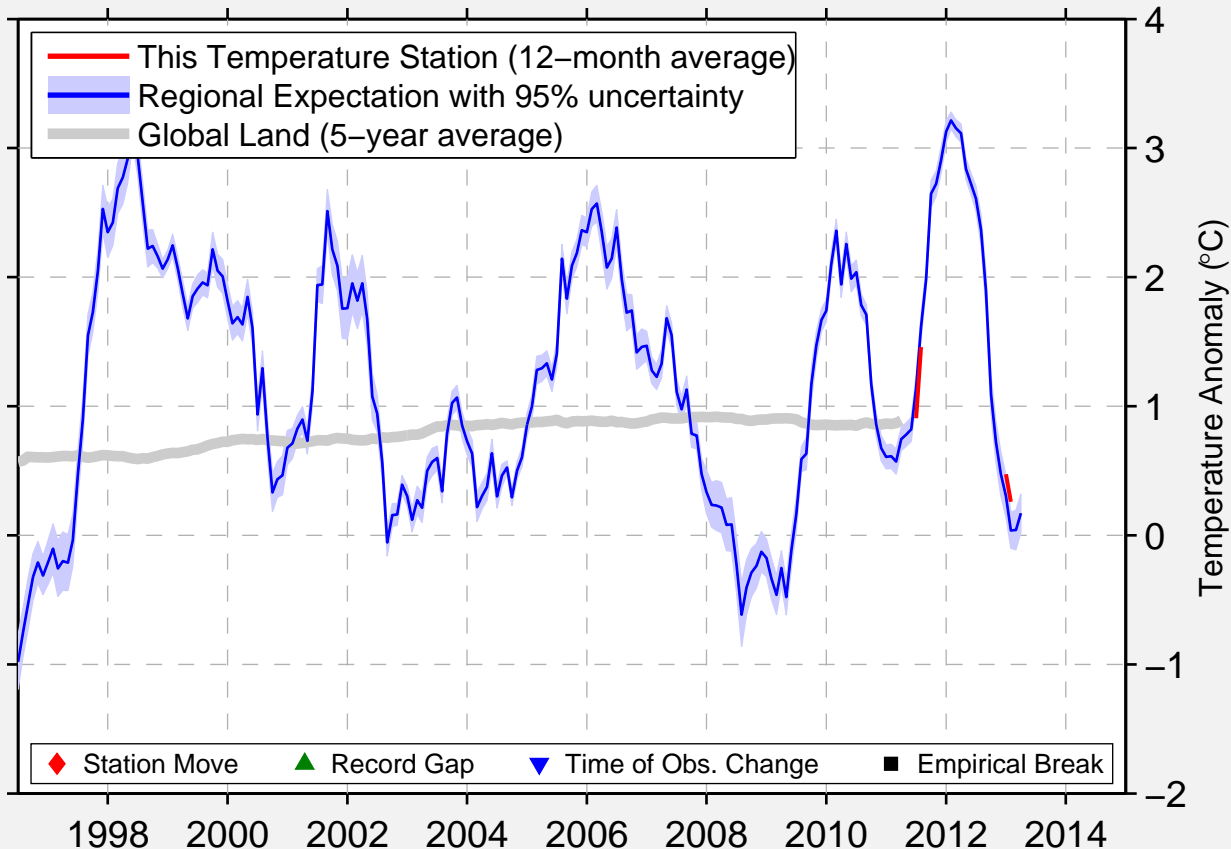

# ELY USFS

47.906 N, 91.830 W (United States)

Data Quality Controlled and Aligned at Breakpoints

Berkeley Earth