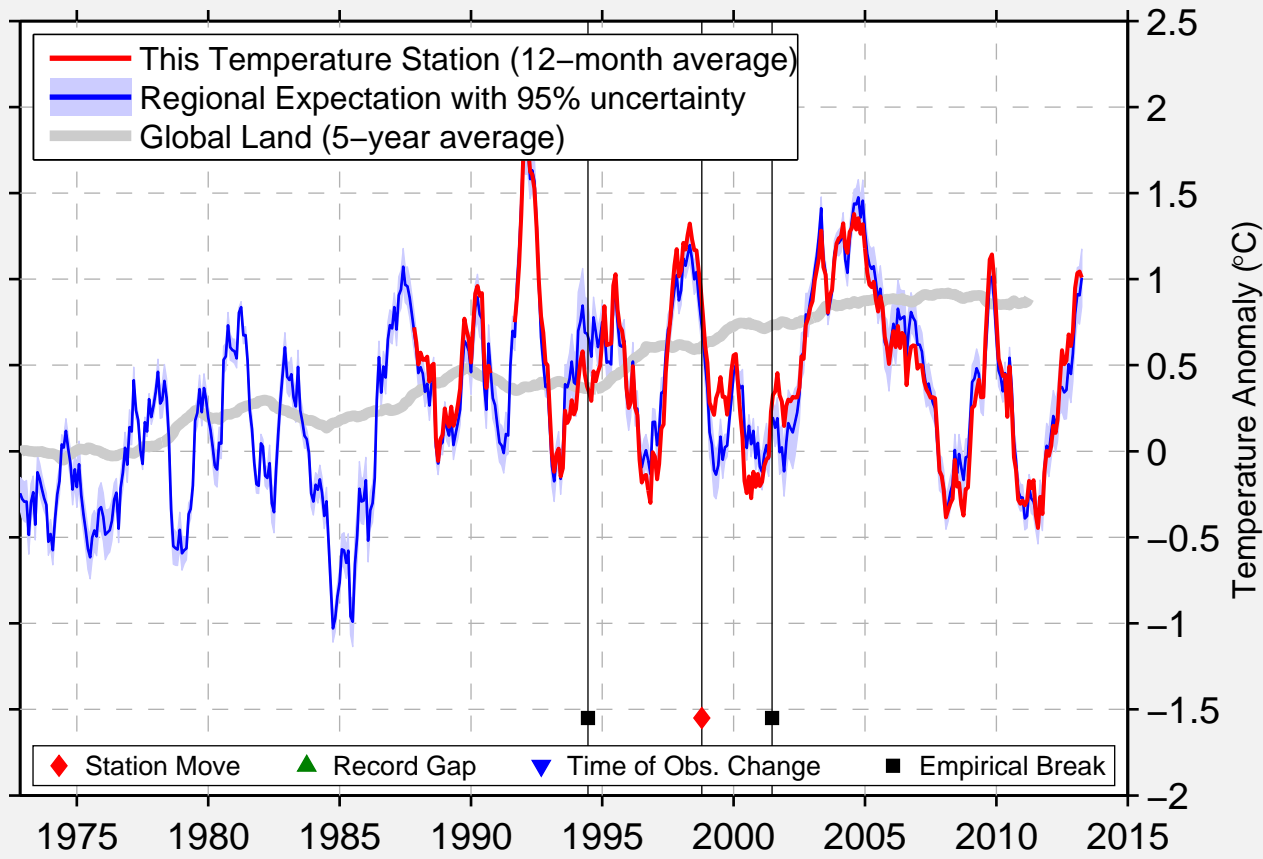

RENTON MUNI AP

47.493 N, 122.215 W (United States)

◆ Station Move ▲ Record Gap ▼ Time of Obs. Change ■ Empirical Break

Data Quality Controlled and Aligned at Breakpoints

Berkeley Earth