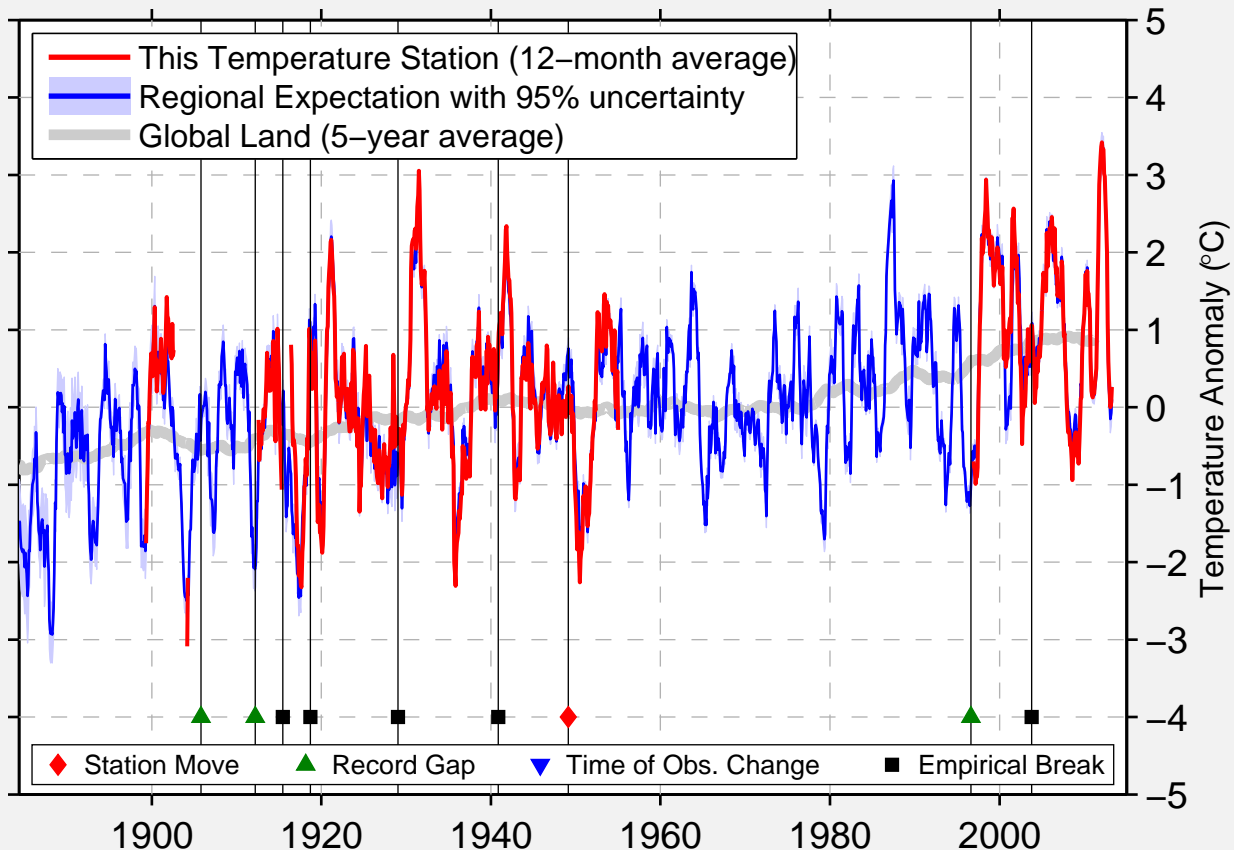

# BRAINERD CROW WING CO AP

46.386 N, 94.155 W (United States)

Data Quality Controlled and Aligned at Breakpoints

Berkeley Earth