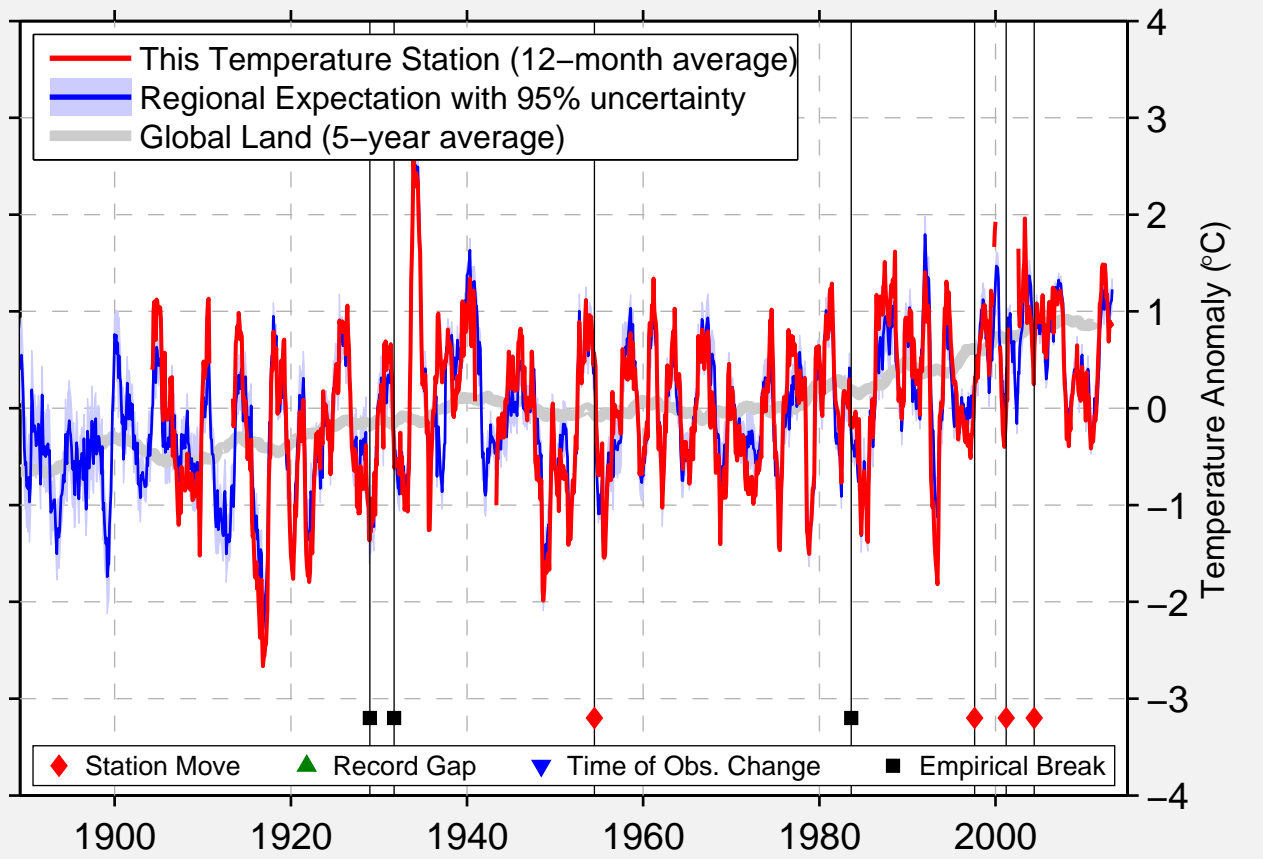

PHILIPSBURG MONTANA

46.313 N, 113.300 W (United States)

Data Quality Controlled and Aligned at Breakpoints

Berkeley Earth