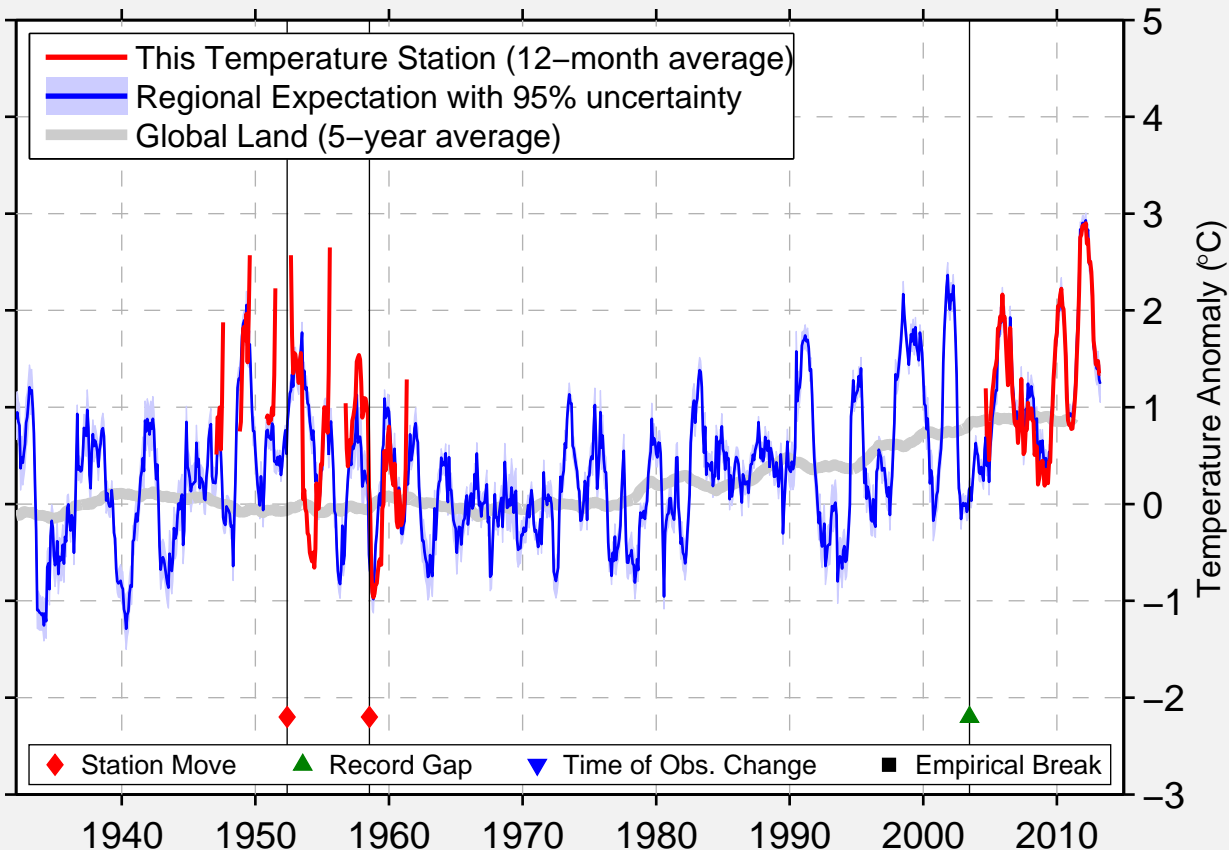

# SCHROON LAKE NEW YORK

43.800 N, 73.708 W (United States)

Data Quality Controlled and Aligned at Breakpoints

Berkeley Earth