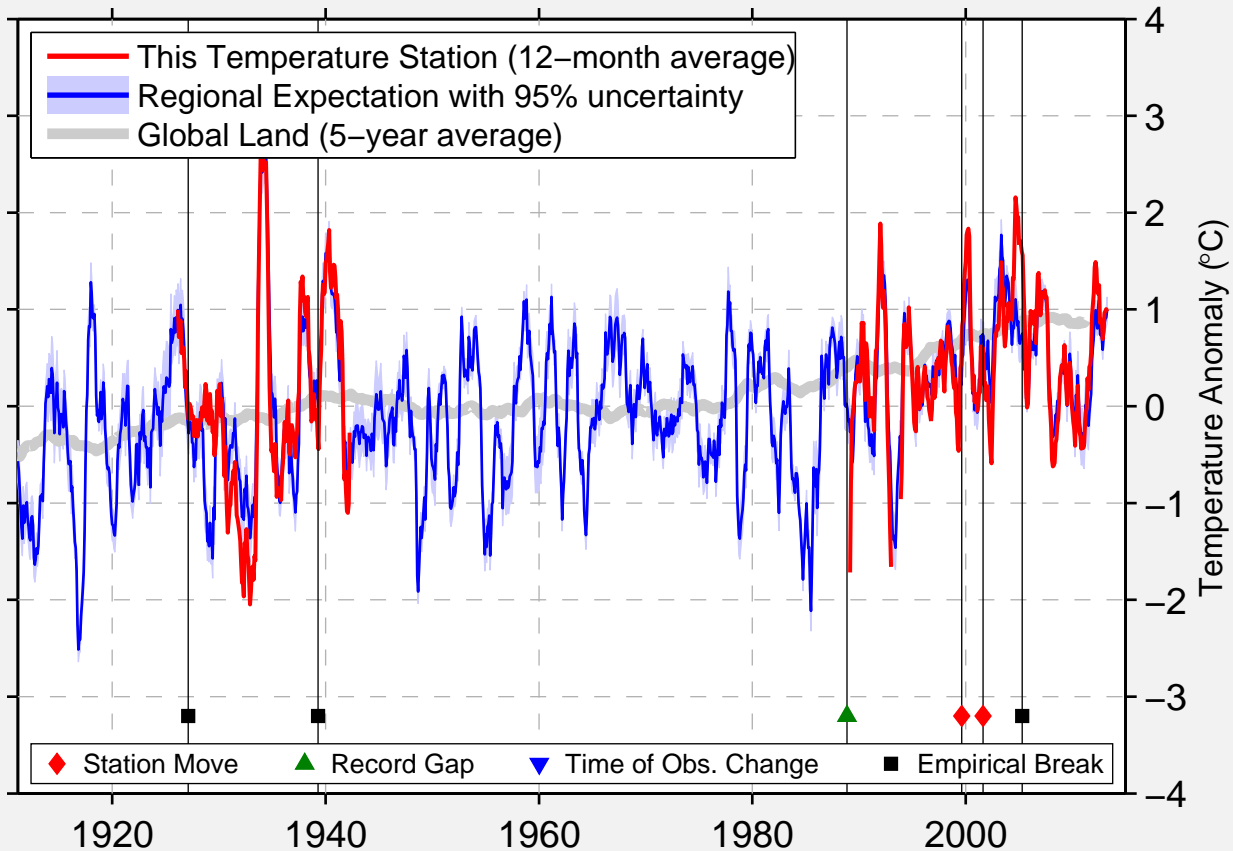

PRAIRIE

43.503 N, 115.577 W (United States)

Data Quality Controlled and Aligned at Breakpoints

Berkeley Earth