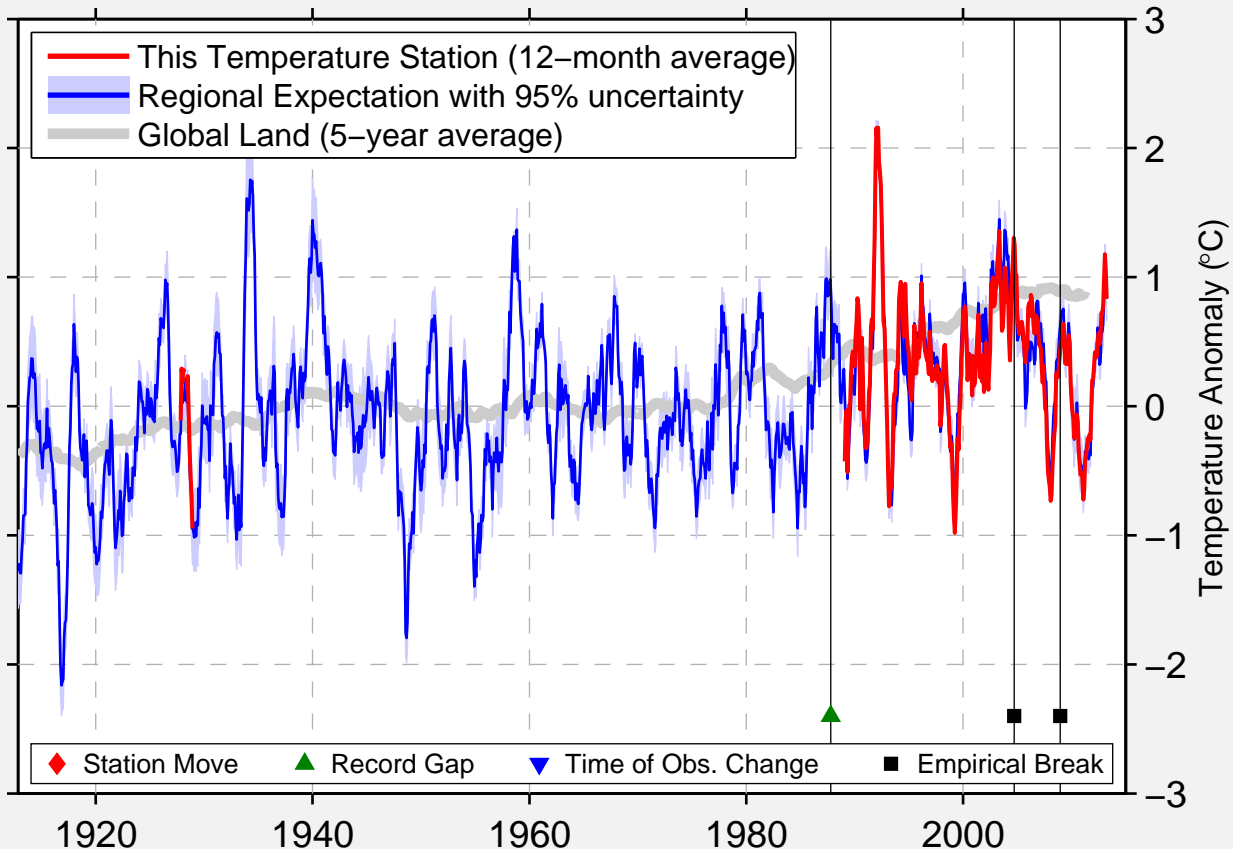

# DIAMOND LAKE LODGE

43.183 N, 122.133 W (United States)

Data Quality Controlled and Aligned at Breakpoints

Berkeley Earth