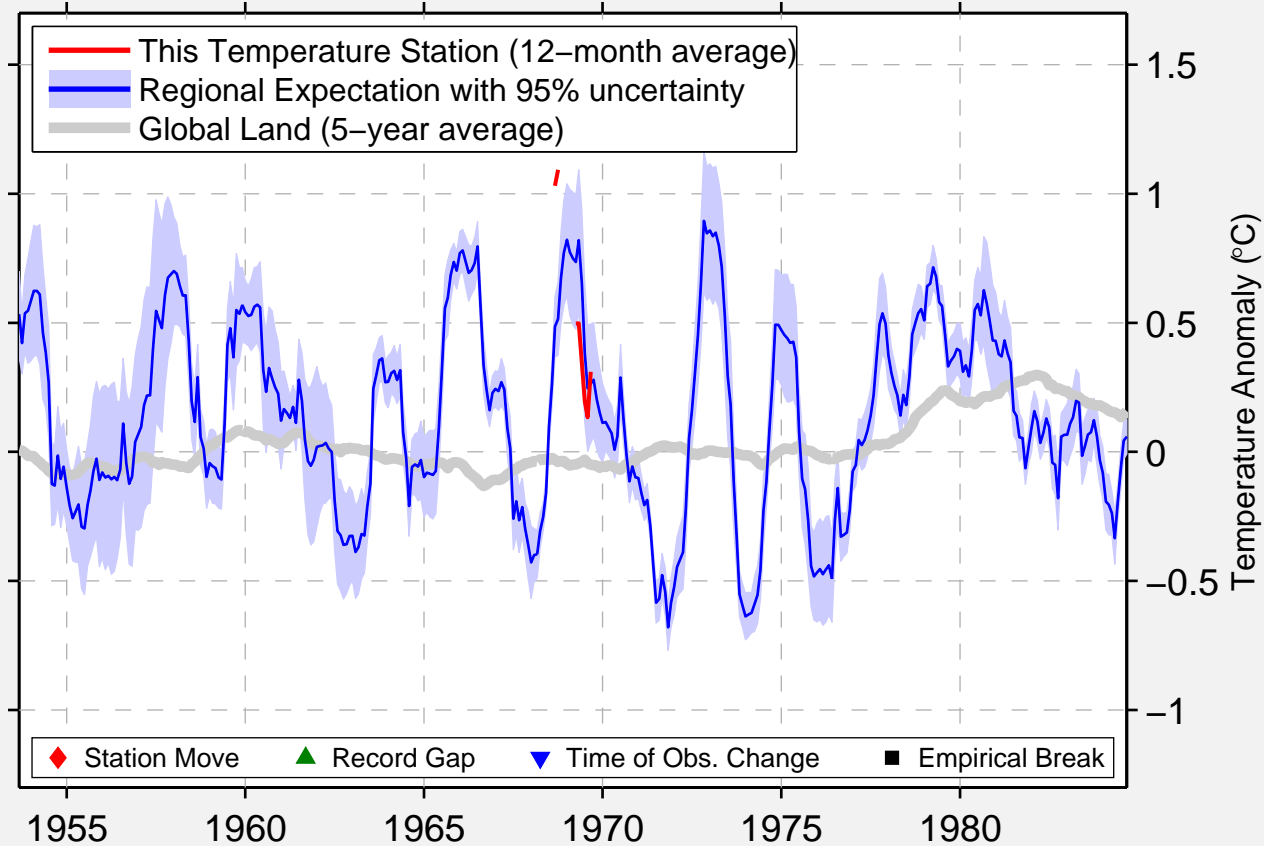

# SKYLINE/BAN SAN TON

19.167 N, 102.900 E (Laos)

◆ Station Move    ▲ Record Gap    ▼ Time of Obs. Change    ■ Empirical Break