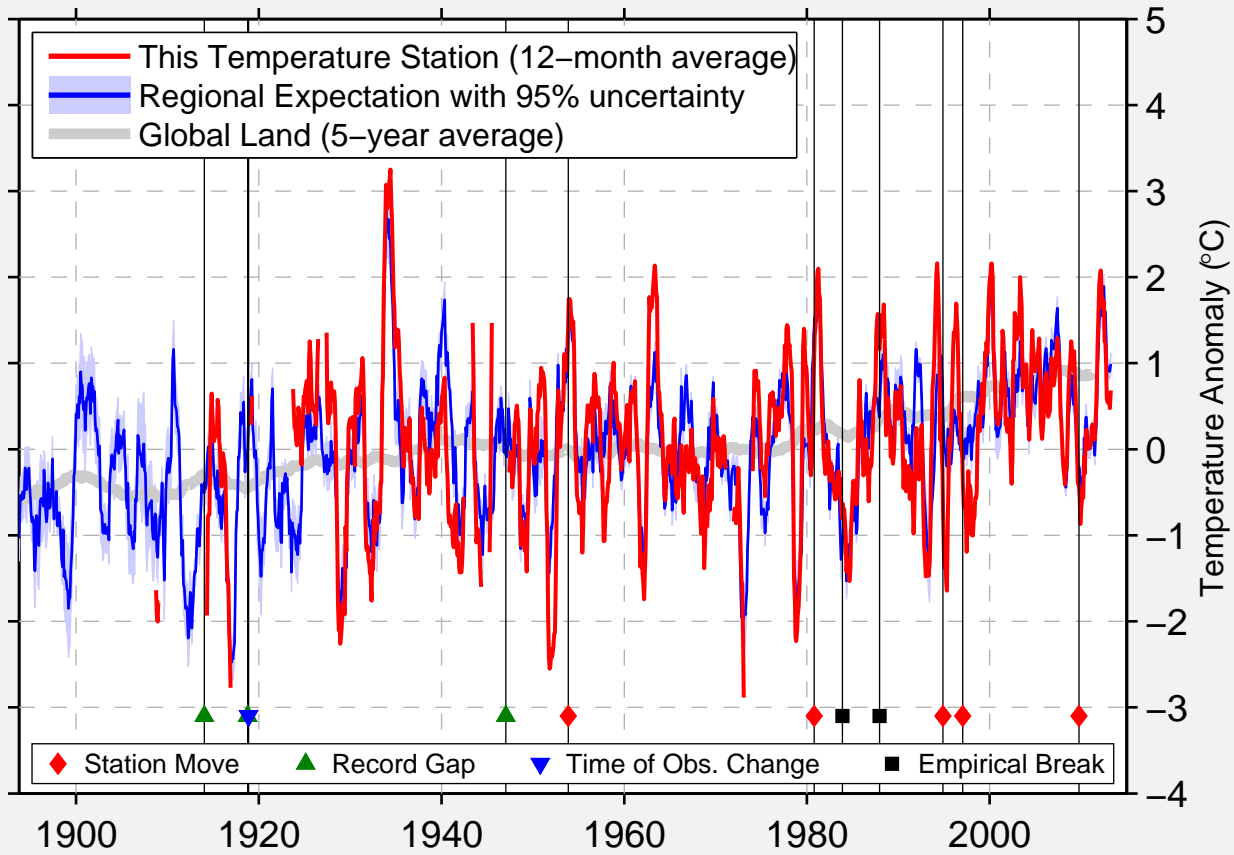

ROCK SPRINGS AP

41.890 N, 109.255 W (United States)

Data Quality Controlled and Aligned at Breakpoints

Berkeley Earth