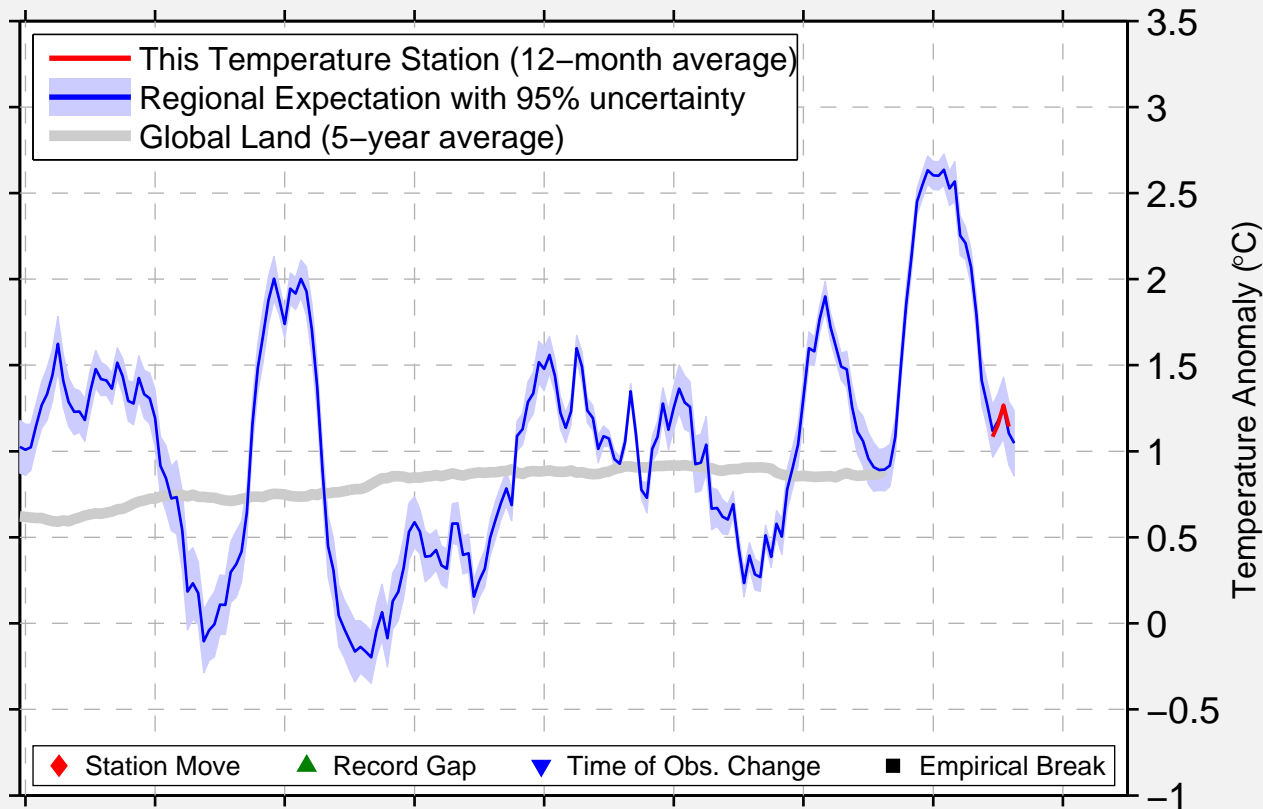

# BAITING HOLLOW

40.934 N, 72.739 W (United States)

◆ Station Move    ▲ Record Gap    ▼ Time of Obs. Change    ■ Empirical Break