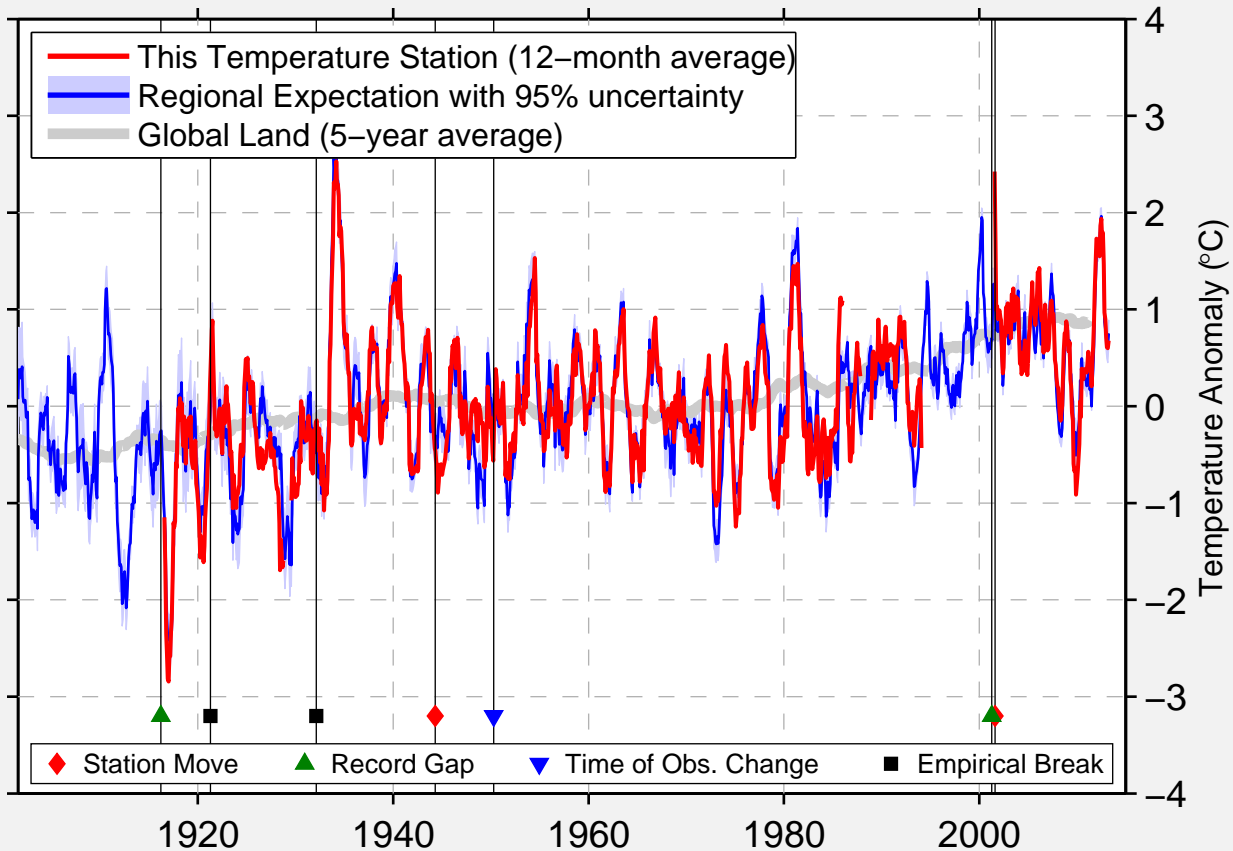

ESTES PARK COLORADO

40.379 N, 105.518 W (United States)

Data Quality Controlled and Aligned at Breakpoints

Berkeley Earth