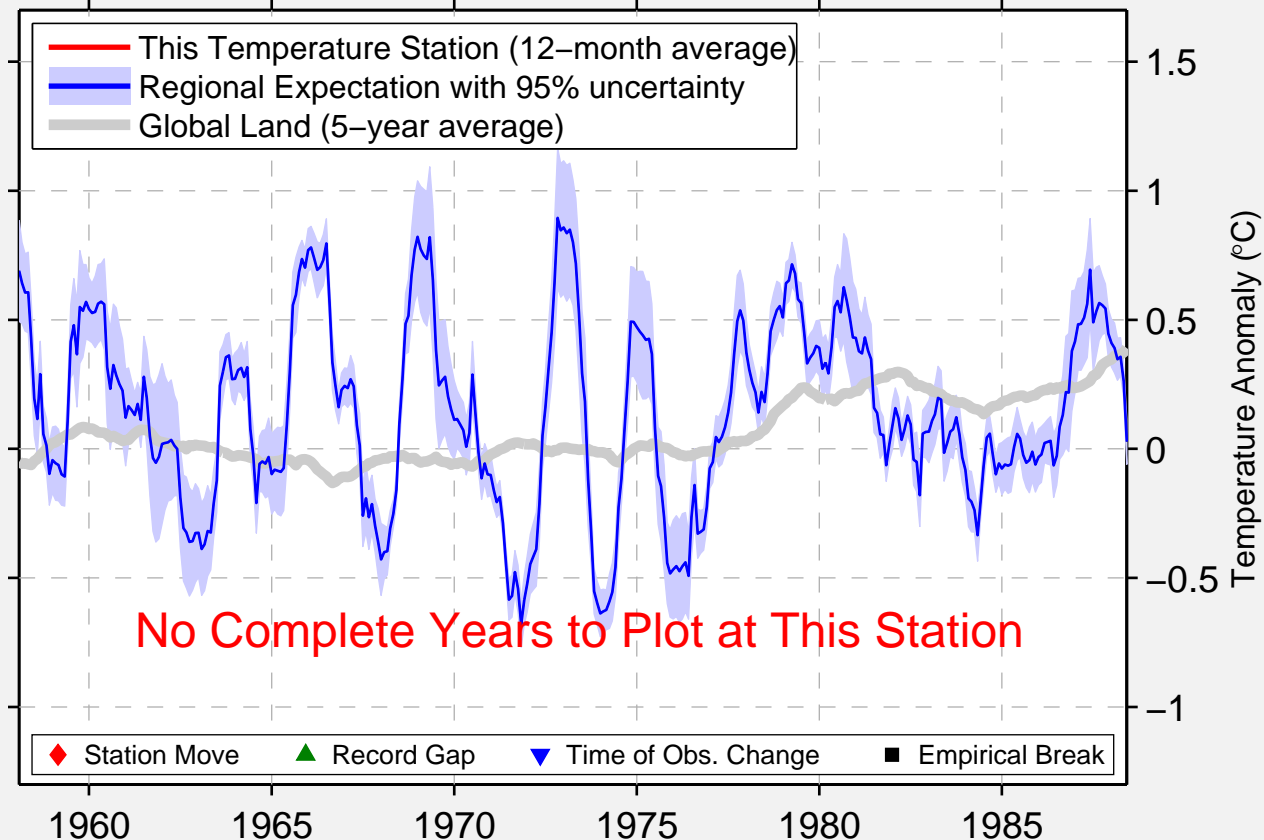

# LONG TIENG

19.117 N, 102.917 E (Laos)

**No Complete Years to Plot at This Station**

◆ Station Move    ▲ Record Gap    ▼ Time of Obs. Change    ■ Empirical Break