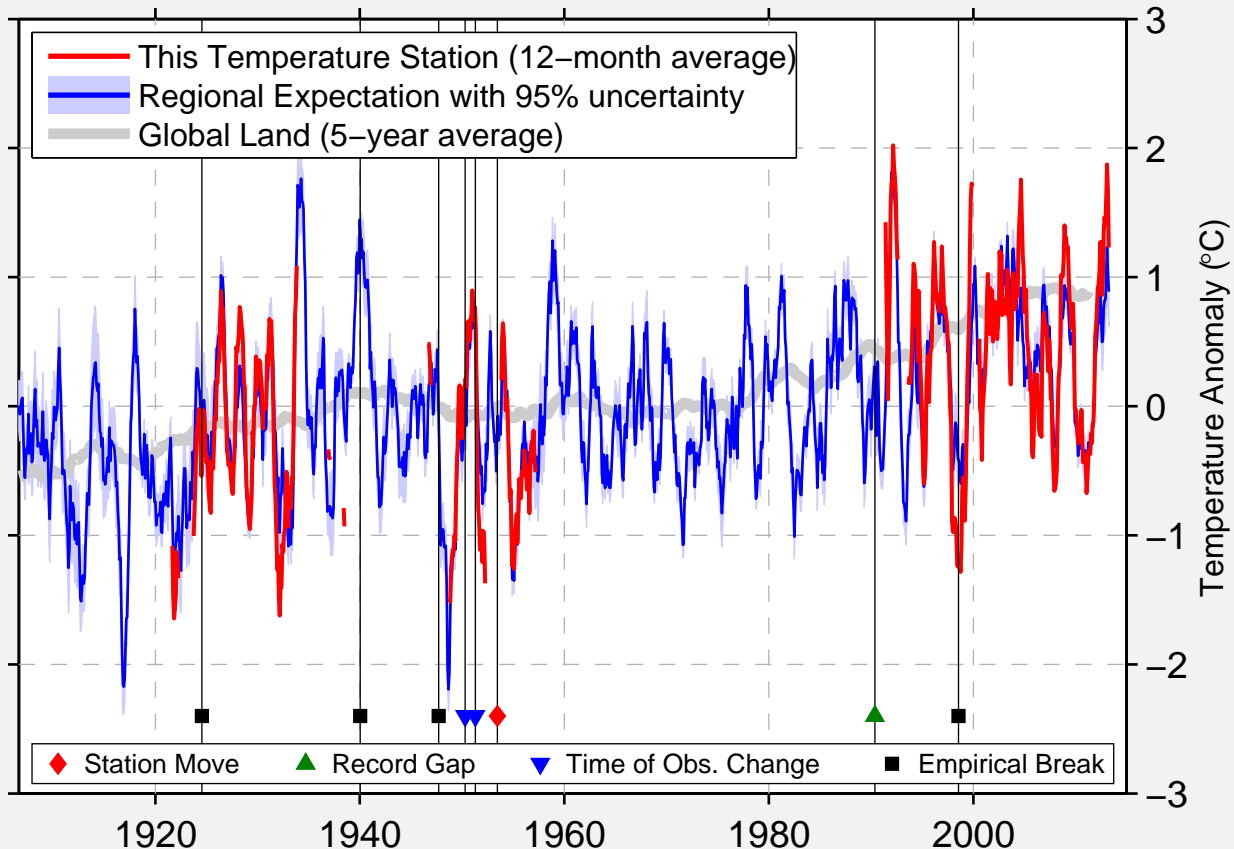

WESTWOOD CALIFORNIA

40.300 N, 120.976 W (United States)

Data Quality Controlled and Aligned at Breakpoints

Berkeley Earth