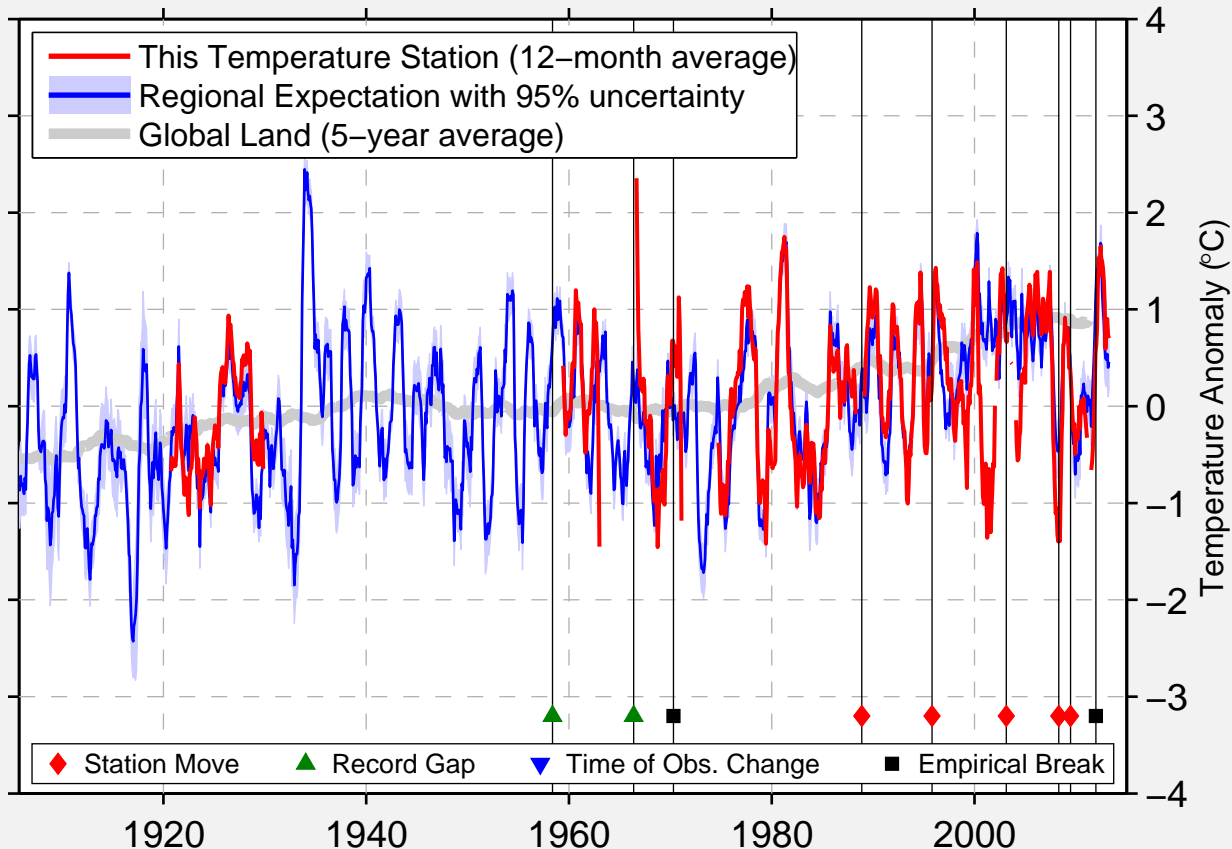

BRUIN POINT – SUNNYSIDE 6NNE U

39.581 N, 110.341 W (United States)

Data Quality Controlled and Aligned at Breakpoints

Berkeley Earth