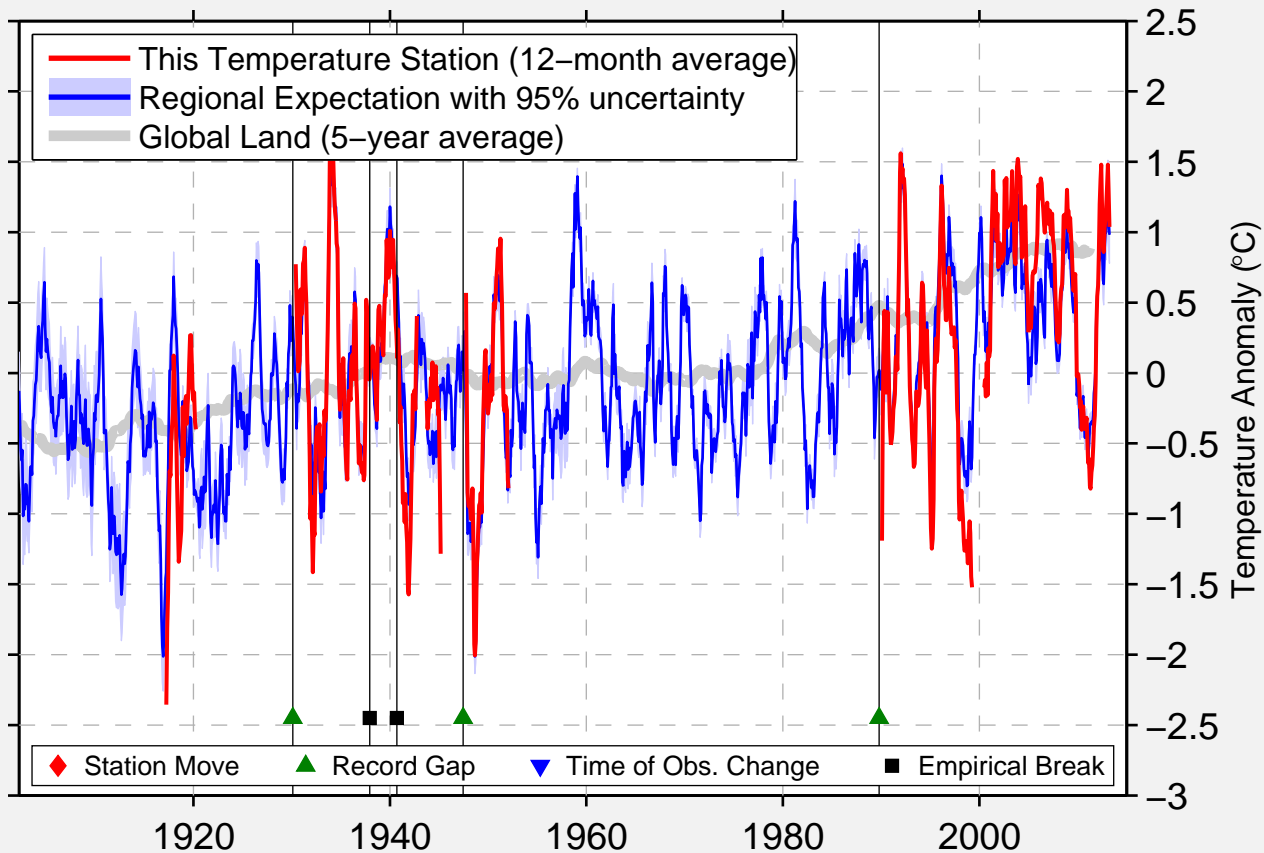

MARLETTE LAKE

39.156 N, 119.906 W (United States)

Data Quality Controlled and Aligned at Breakpoints

Berkeley Earth