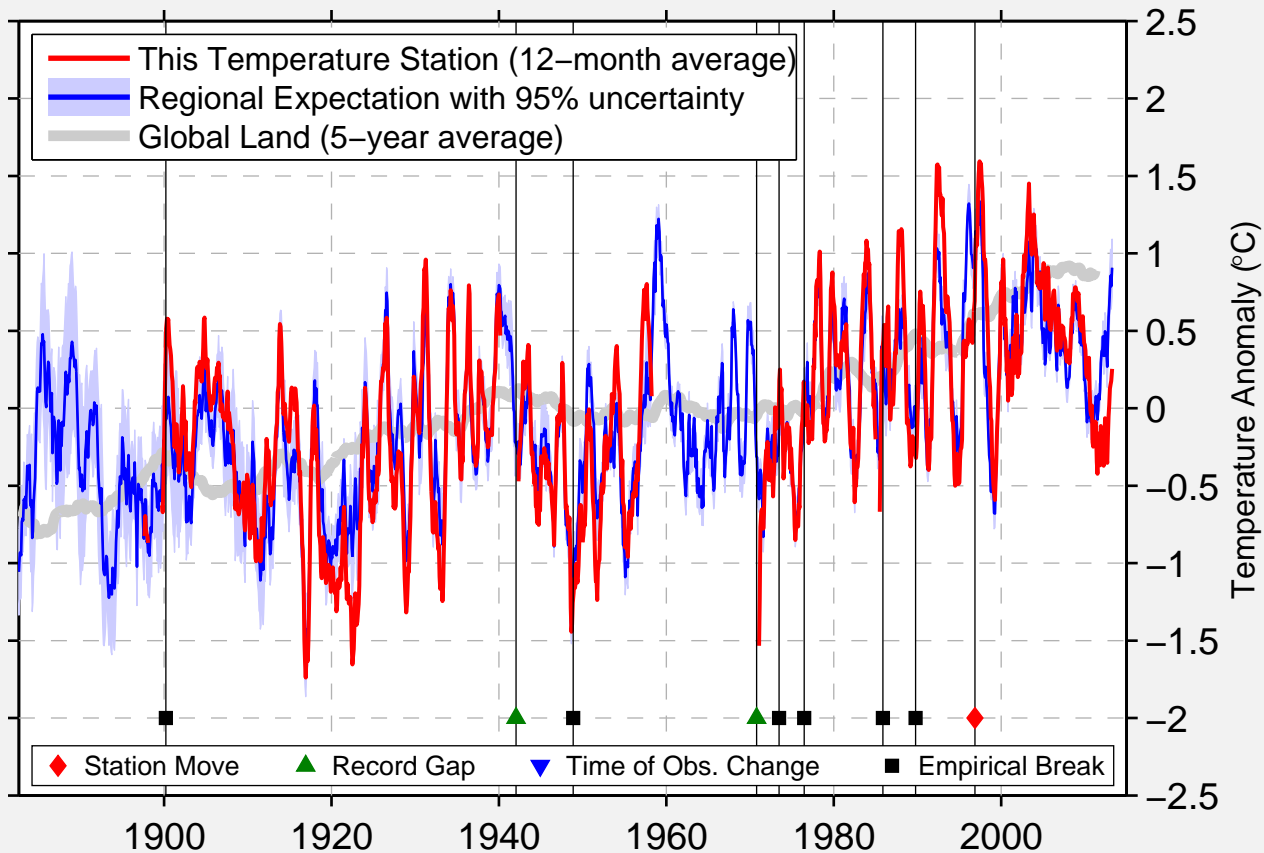

OAKLAND SOUTH CALIFORNIA

37.791 N, 122.204 W (United States)

Data Quality Controlled and Aligned at Breakpoints

Berkeley Earth