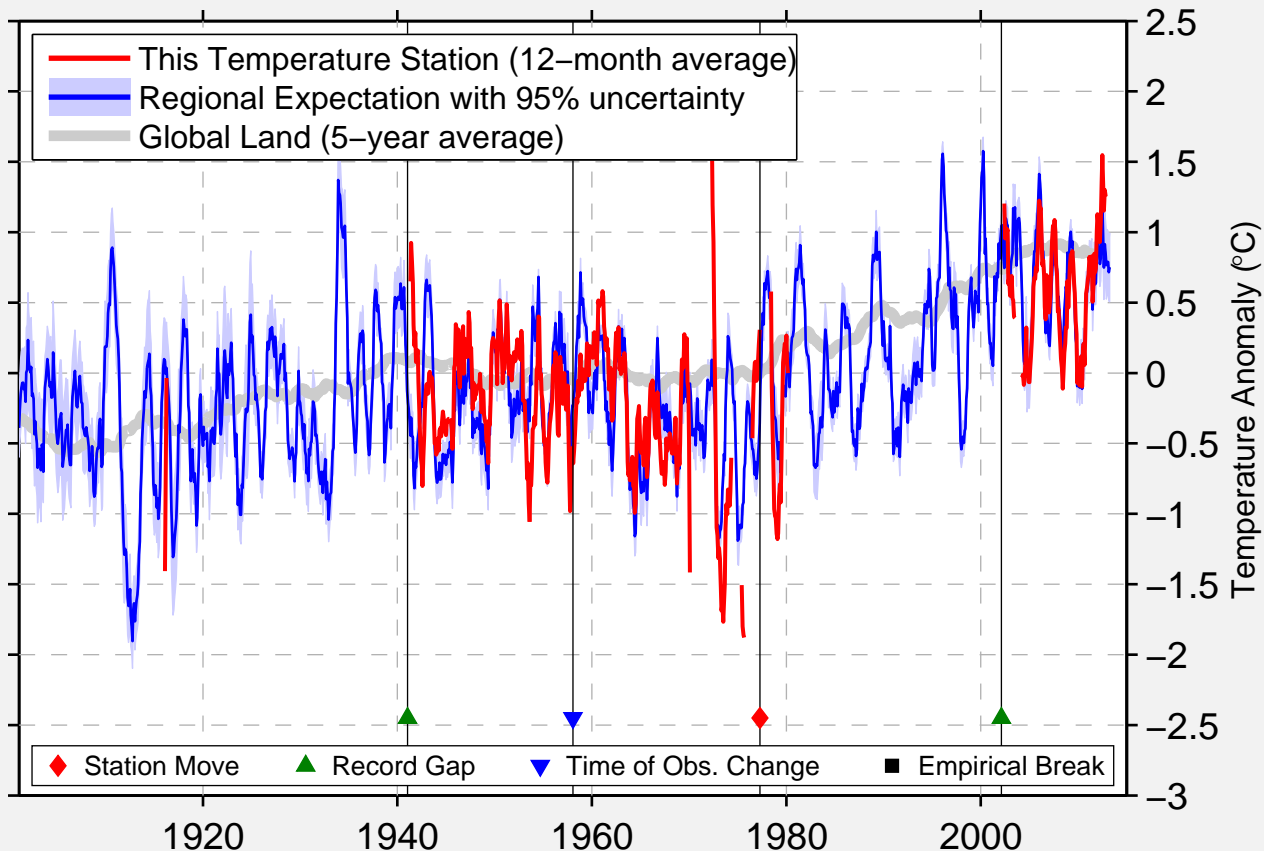

SAN CARLOS #1 ARIZONA

33.364 N, 110.456 W (United States)

Data Quality Controlled and Aligned at Breakpoints

Berkeley Earth