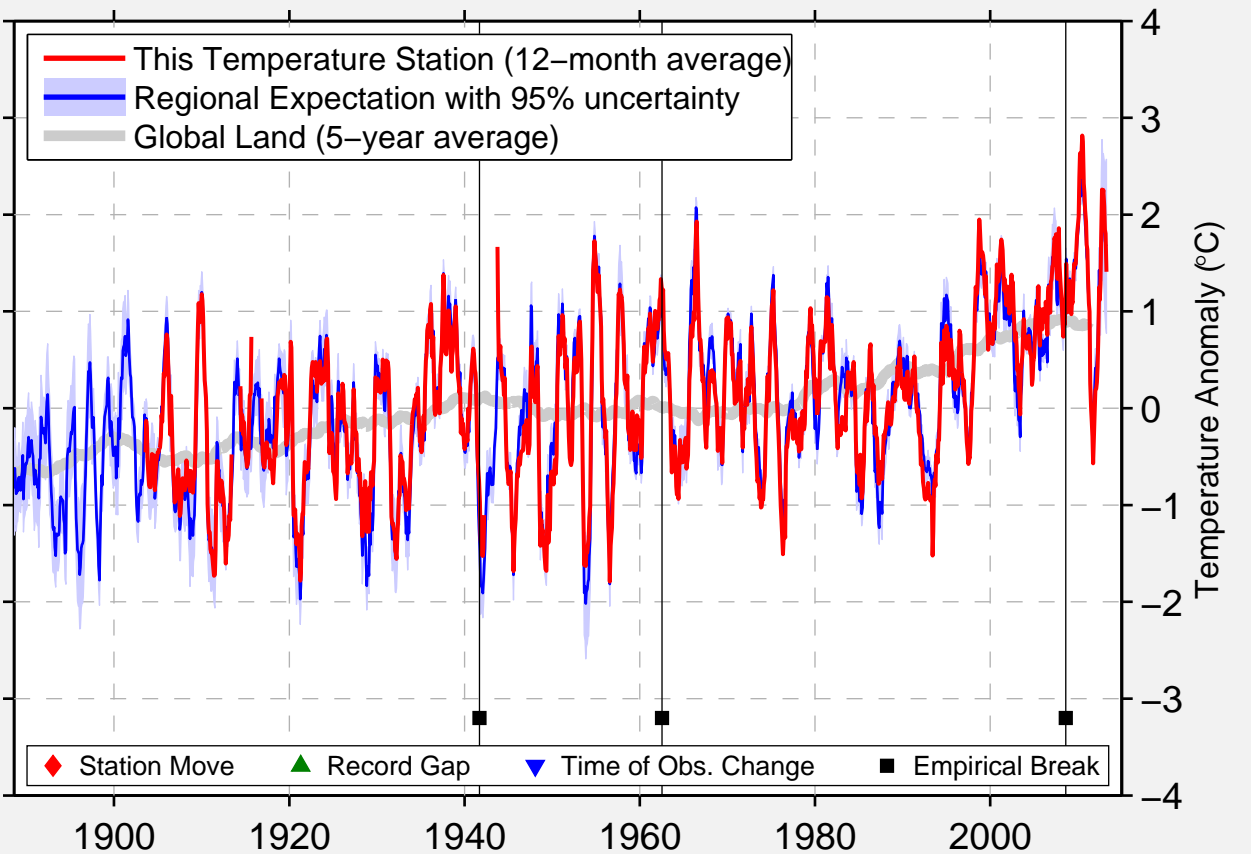

TUAPSE U.S.S.R.

44.100 N, 39.067 E (Russia)

Data Quality Controlled and Aligned at Breakpoints

Berkeley Earth