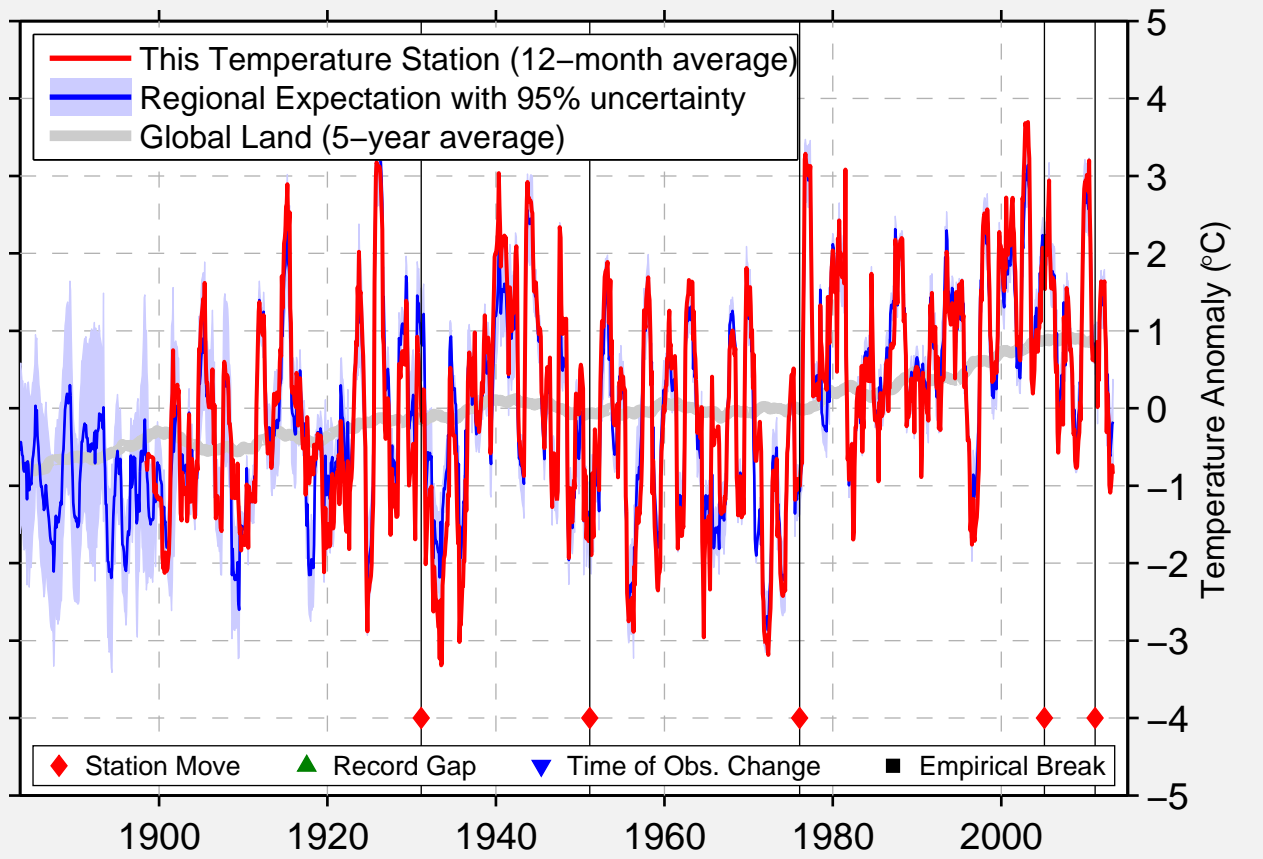

# DAWSON AIRPORT

64.076 N, 139.221 W (Canada)

Data Quality Controlled and Aligned at Breakpoints

Berkeley Earth