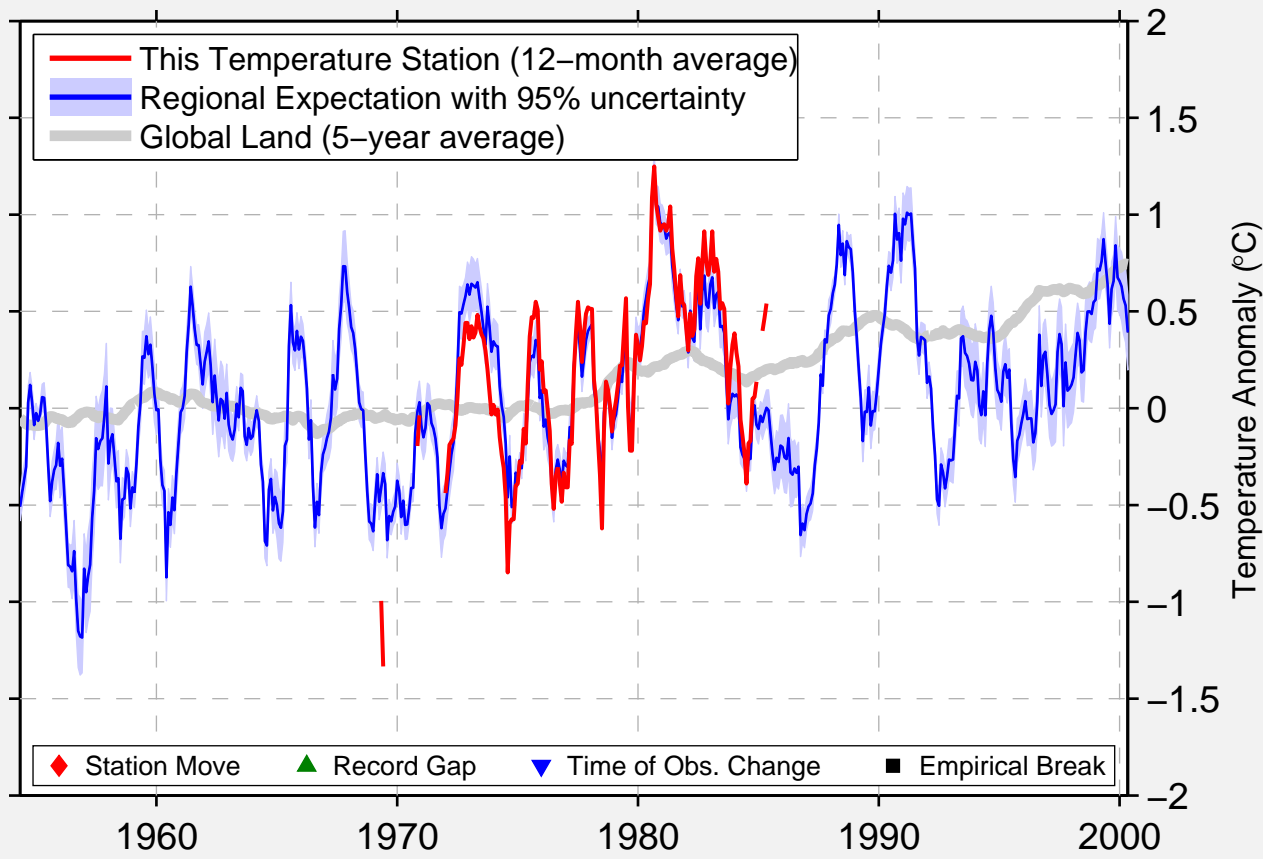

BUNDALEER FOREST RESERVE

33.276 S, 138.575 E (Australia)

Data Quality Controlled and Aligned at Breakpoints

Berkeley Earth