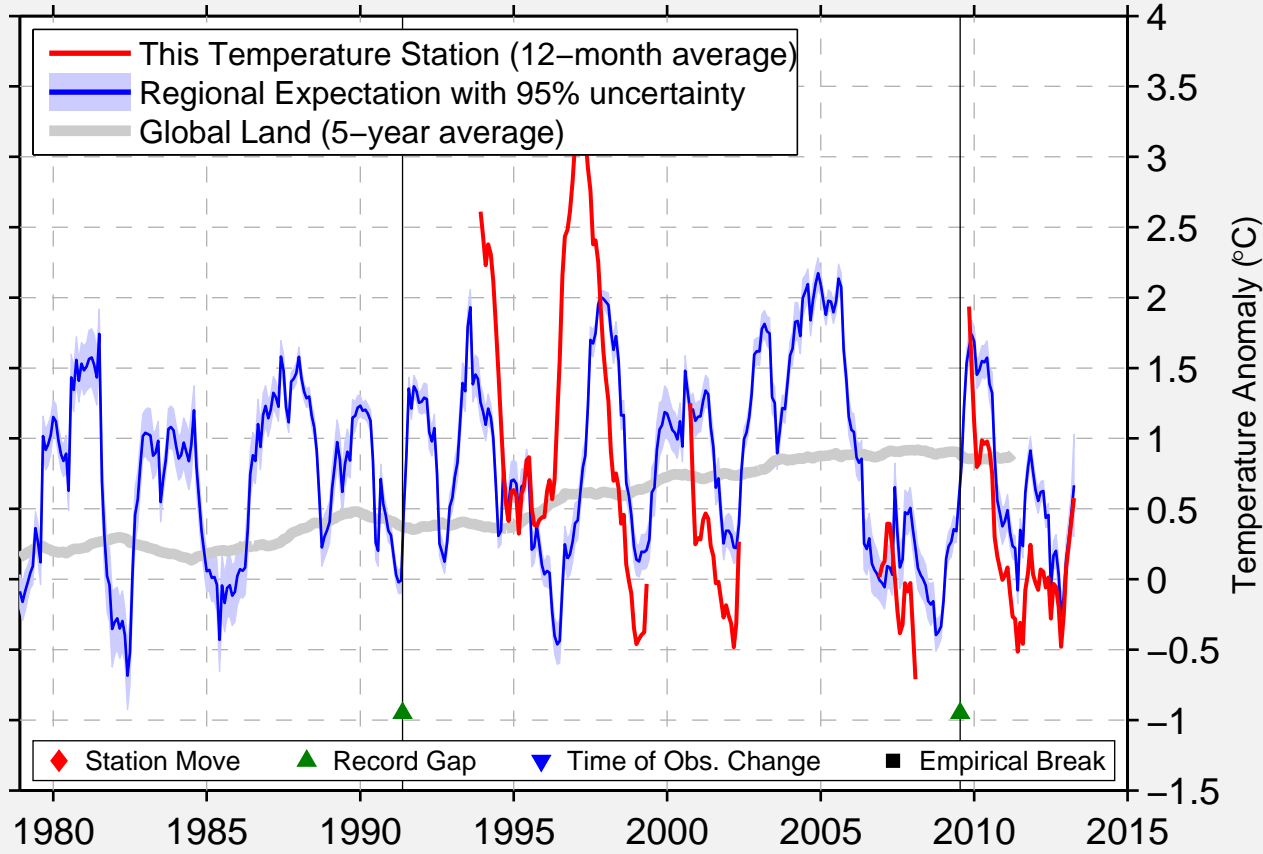

# HOONAH ALASKA

57.800 N, 135.133 W (United States)

— This Temperature Station (12-month average)  
— Regional Expectation with 95% uncertainty  
— Global Land (5-year average)

◆ Station Move    ▲ Record Gap    ▼ Time of Obs. Change    ■ Empirical Break

Data Quality Controlled and Aligned at Breakpoints

Berkeley Earth