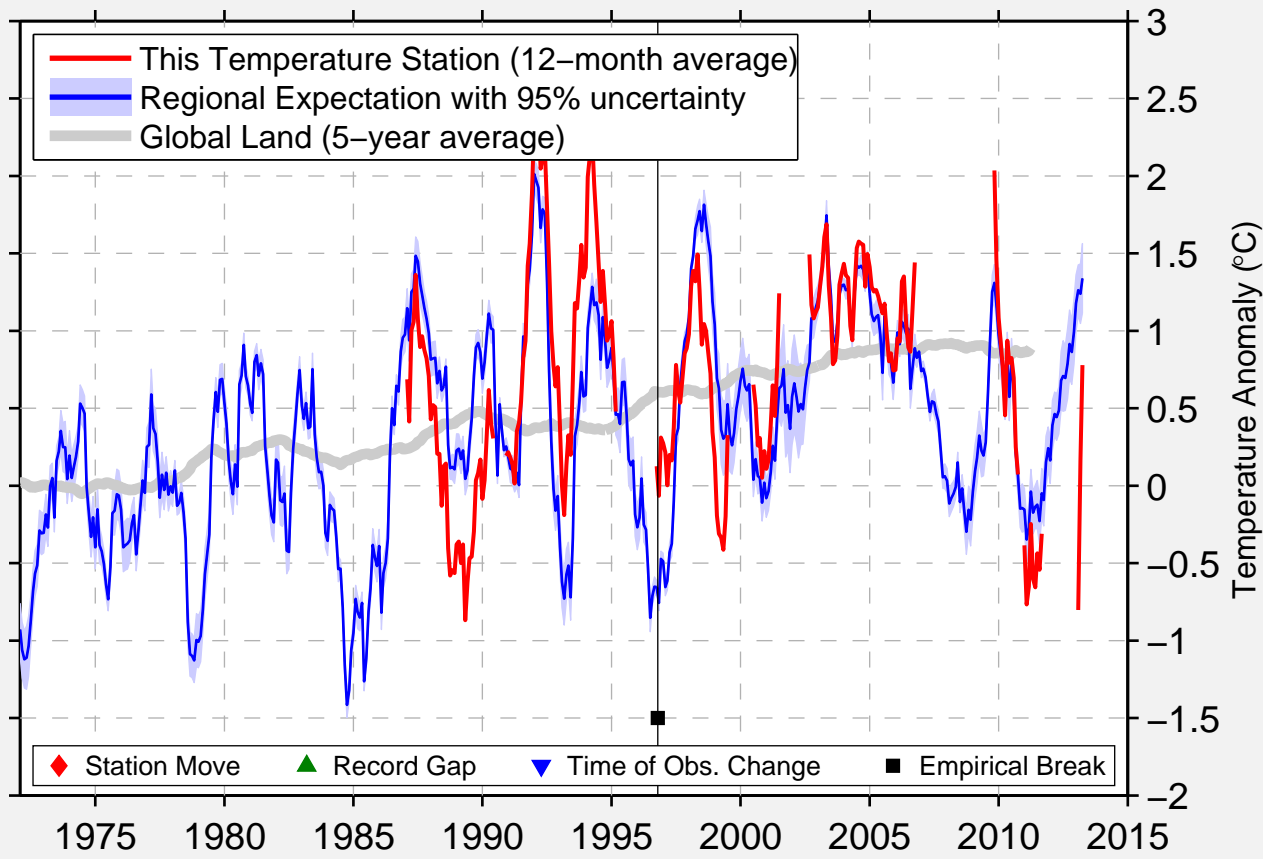

# 83 MONUMENT WASHINGTON

49.002 N, 120.647 W (United States)

Data Quality Controlled and Aligned at Breakpoints

Berkeley Earth