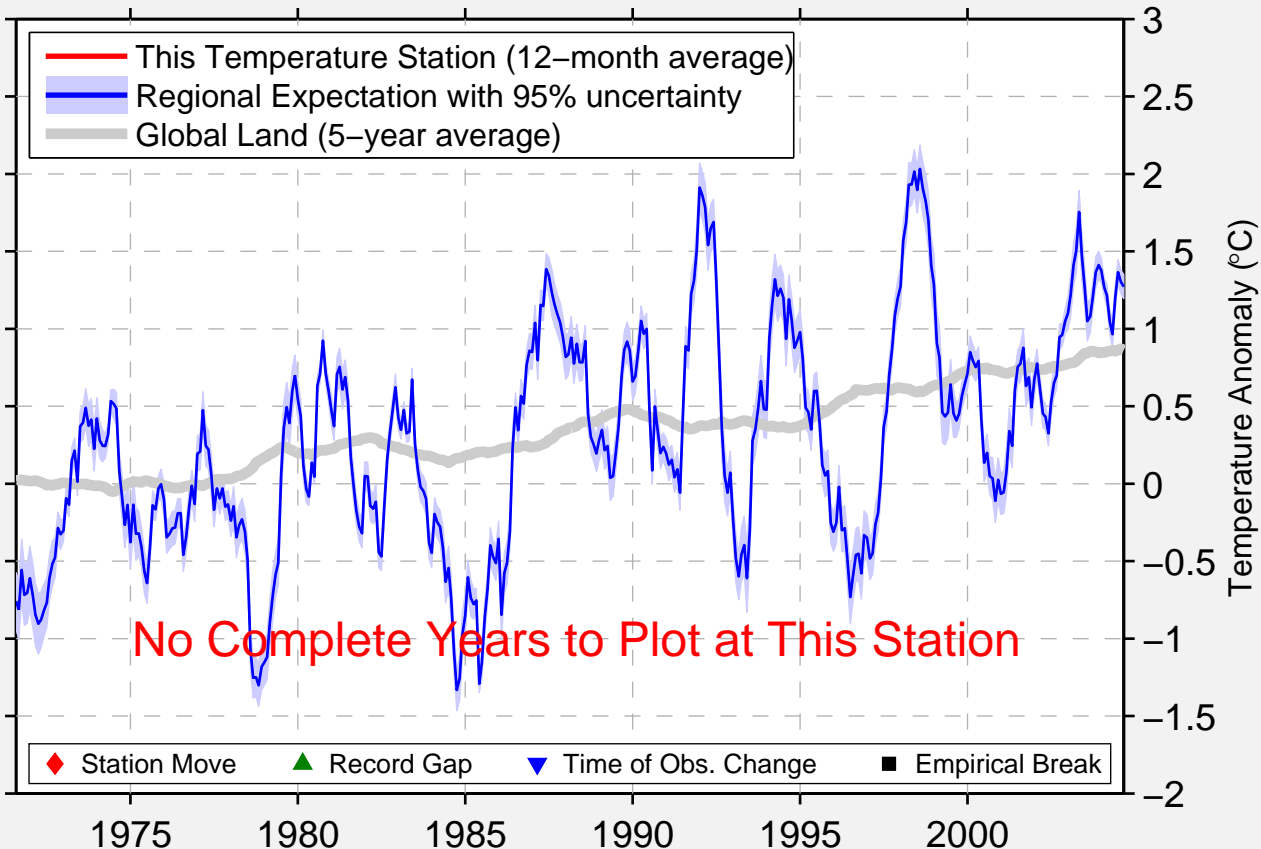

PRIEST RIVER IDAHO

48.367 N, 116.800 W (United States)

No Complete Years to Plot at This Station