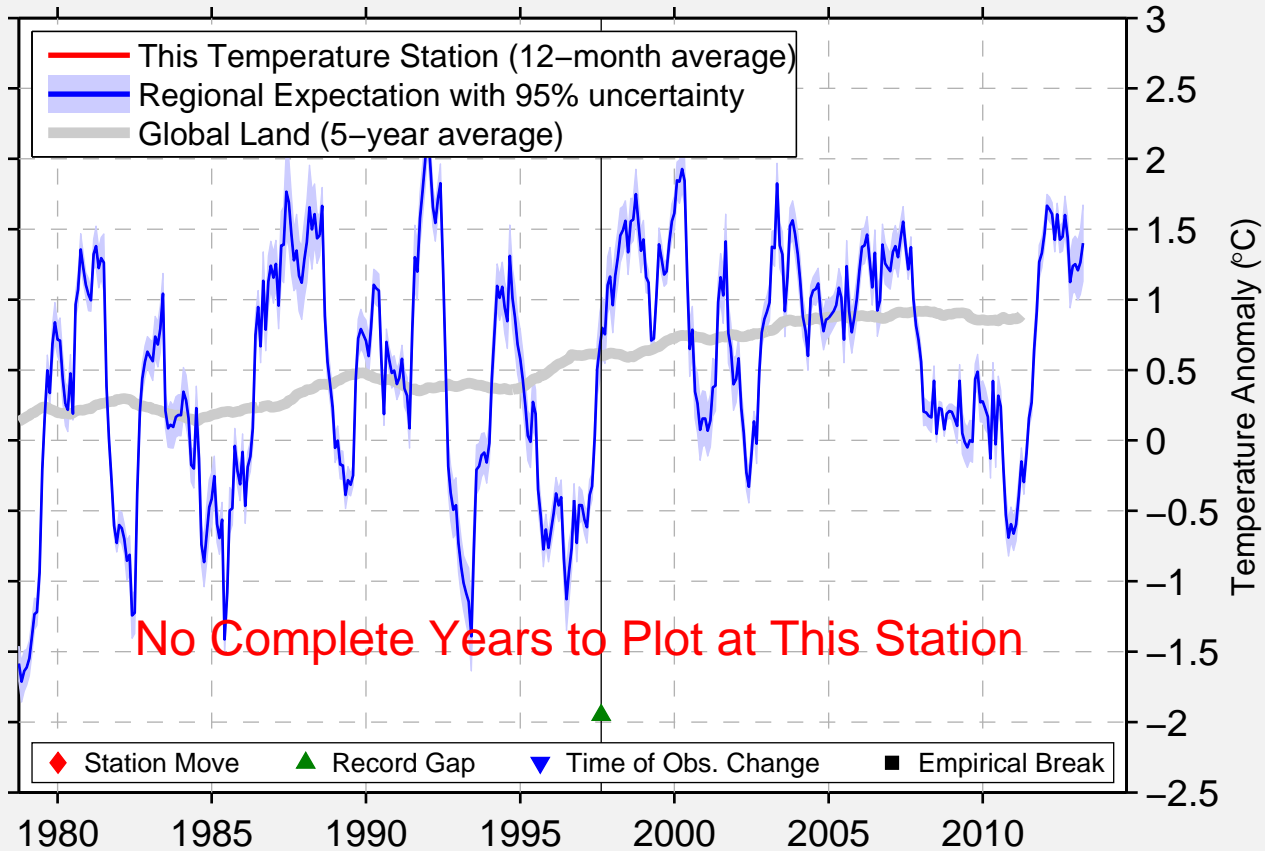

BADGER PASS MONTANA

48.167 N, 113.000 W (United States)

No Complete Years to Plot at This Station

◆ Station Move ▲ Record Gap ▼ Time of Obs. Change ■ Empirical Break