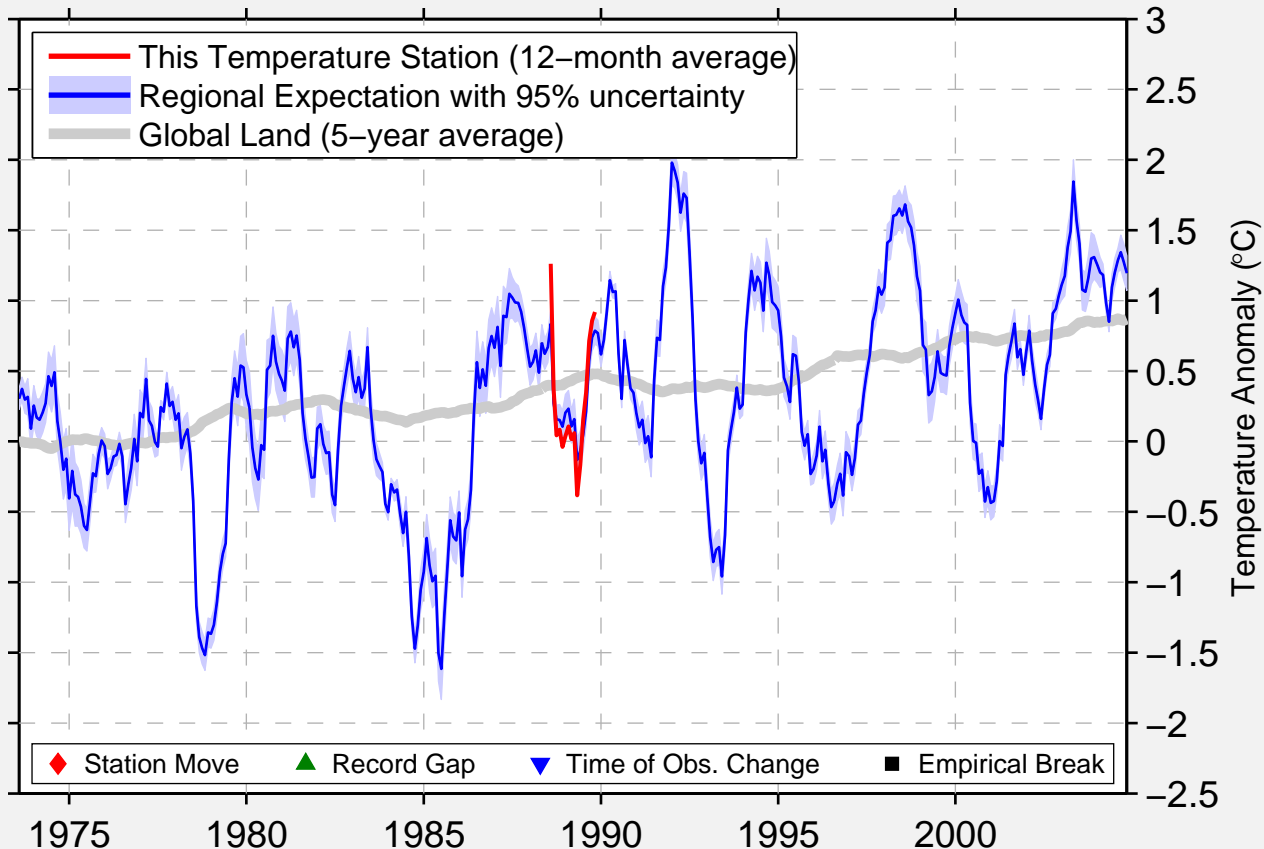

FRY OREGON

47.750 N, 117.817 W (United States)

Data Quality Controlled and Aligned at Breakpoints

Berkeley Earth