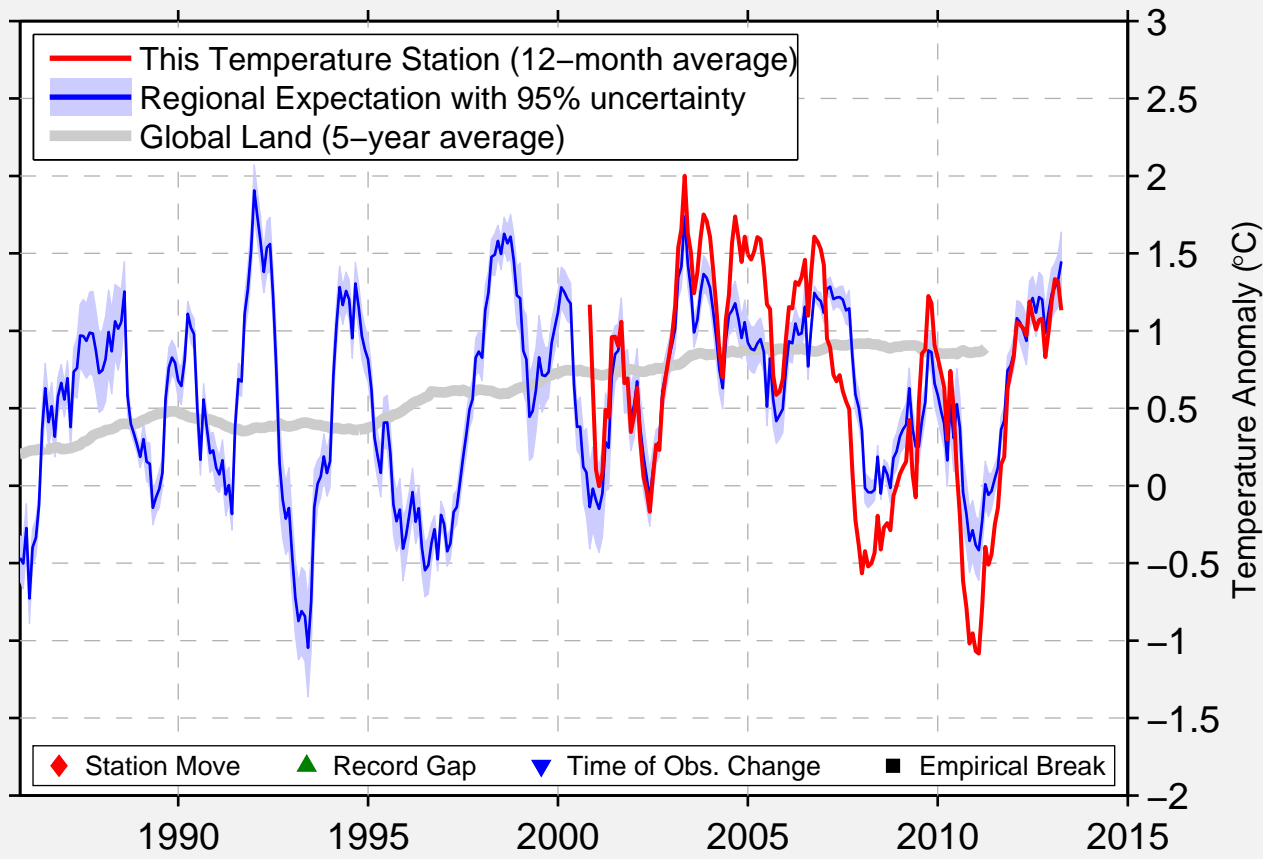

# PARDEE MONTANA

47.270 N, 114.916 W (United States)

Data Quality Controlled and Aligned at Breakpoints

Berkeley Earth