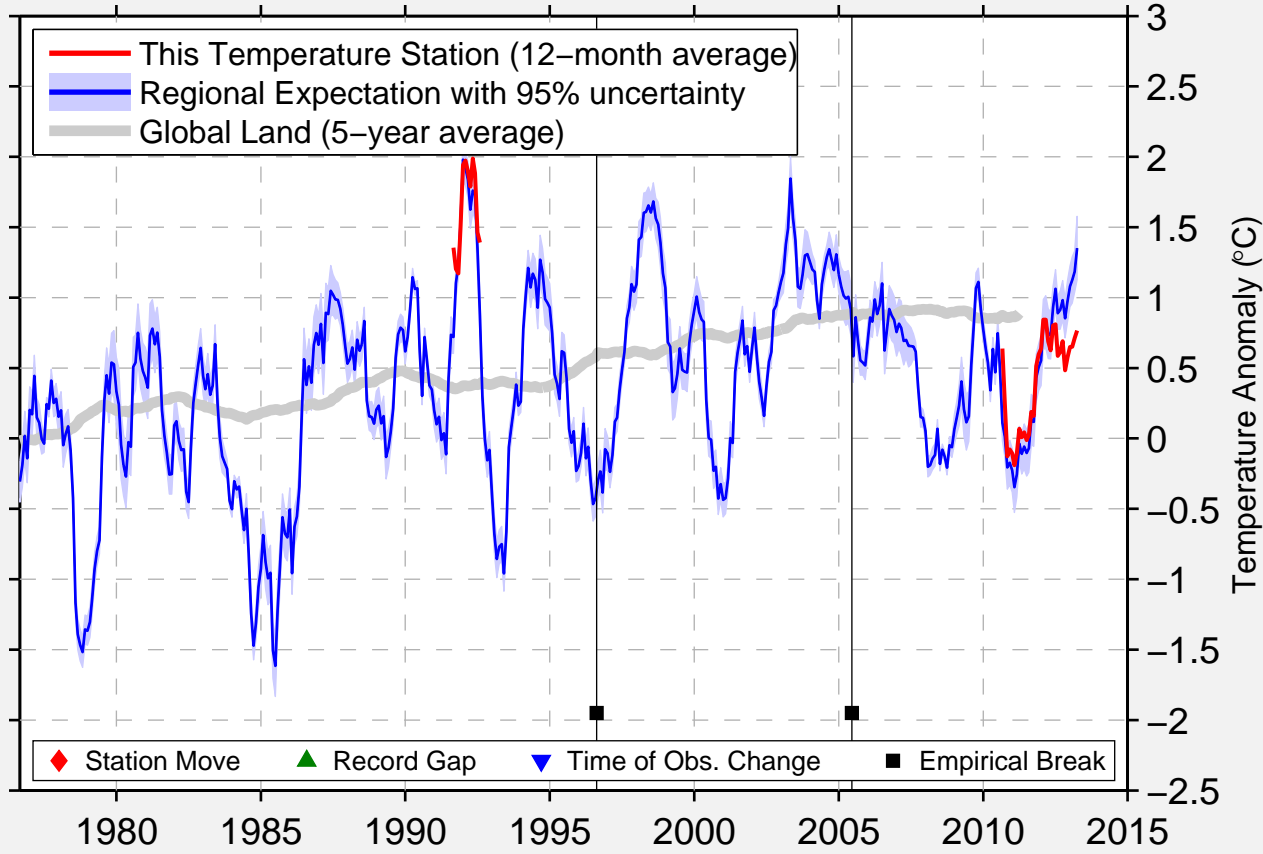

POTLATCH IDAHO

46.983 N, 116.983 W (United States)

Data Quality Controlled and Aligned at Breakpoints

Berkeley Earth