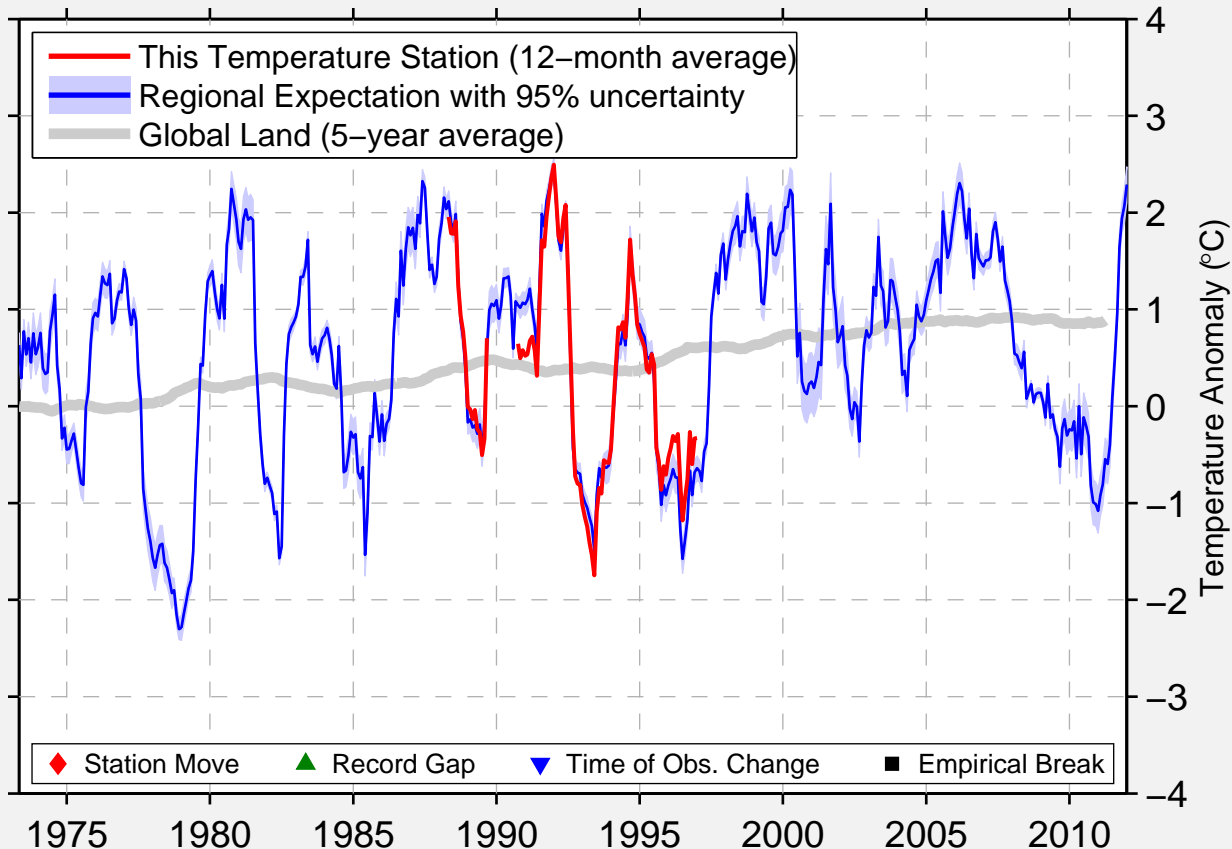

FLAT WILLOW MONTANA

46.748 N, 108.717 W (United States)

Data Quality Controlled and Aligned at Breakpoints

Berkeley Earth