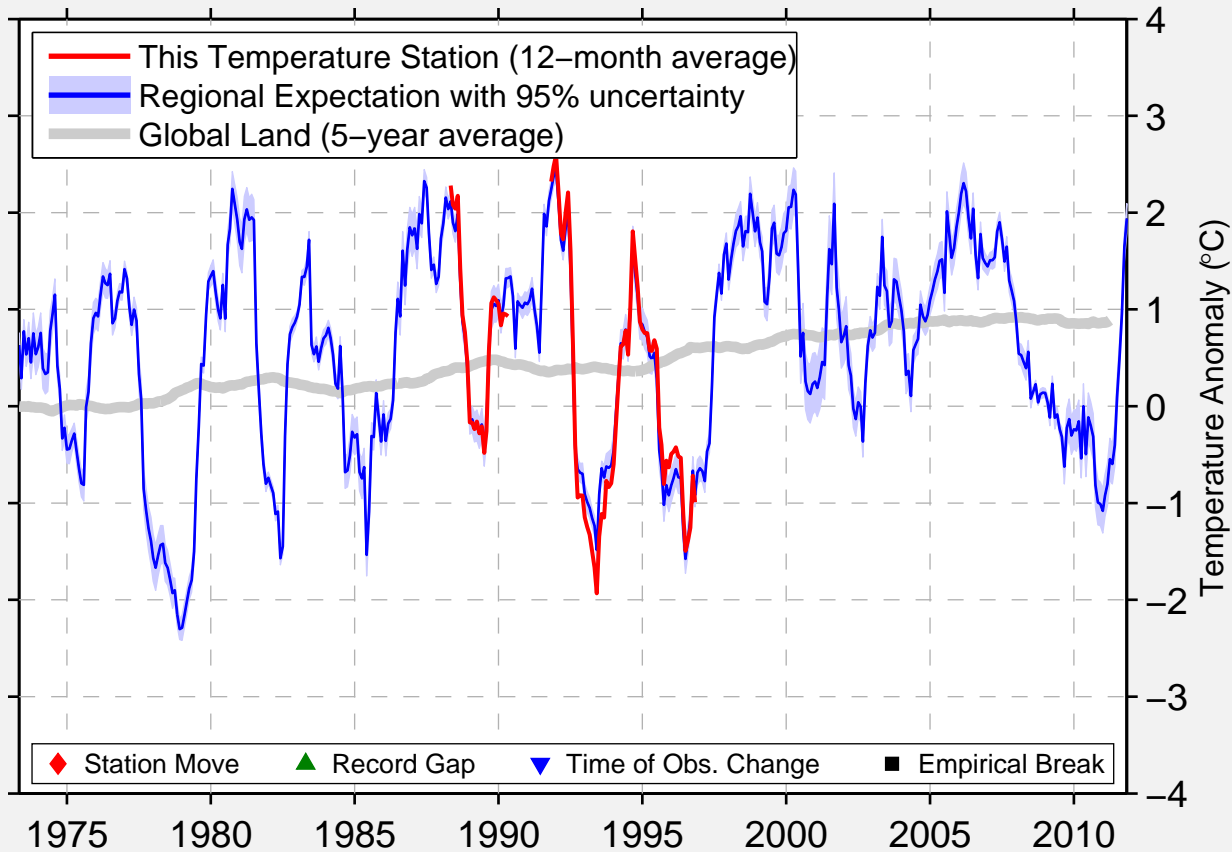

BADLAND COULEE MONTANA

46.713 N, 107.107 W (United States)

Data Quality Controlled and Aligned at Breakpoints

Berkeley Earth