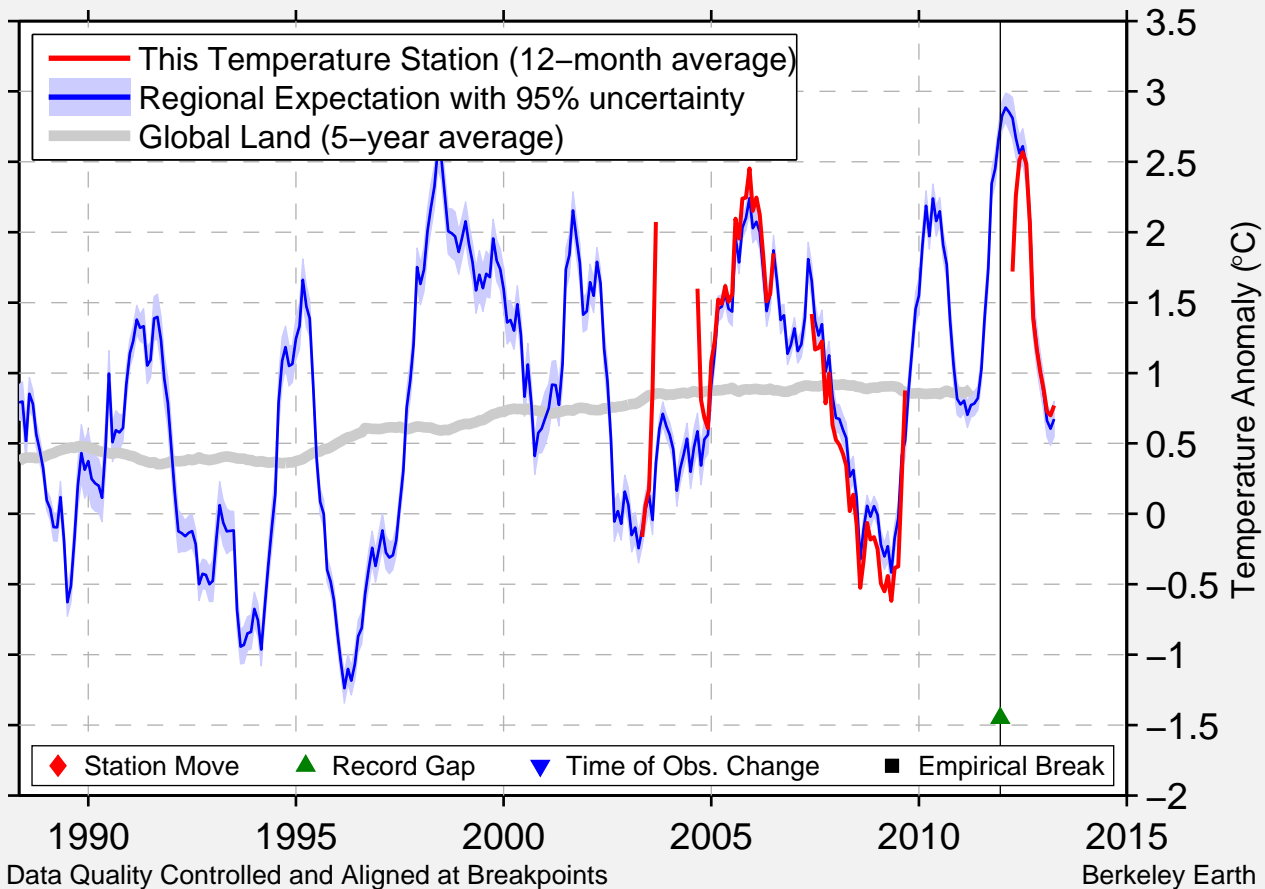

# SPINCICH LAKE MICHIGAN

46.458 N, 85.627 W (United States)

Data Quality Controlled and Aligned at Breakpoints

Berkeley Earth