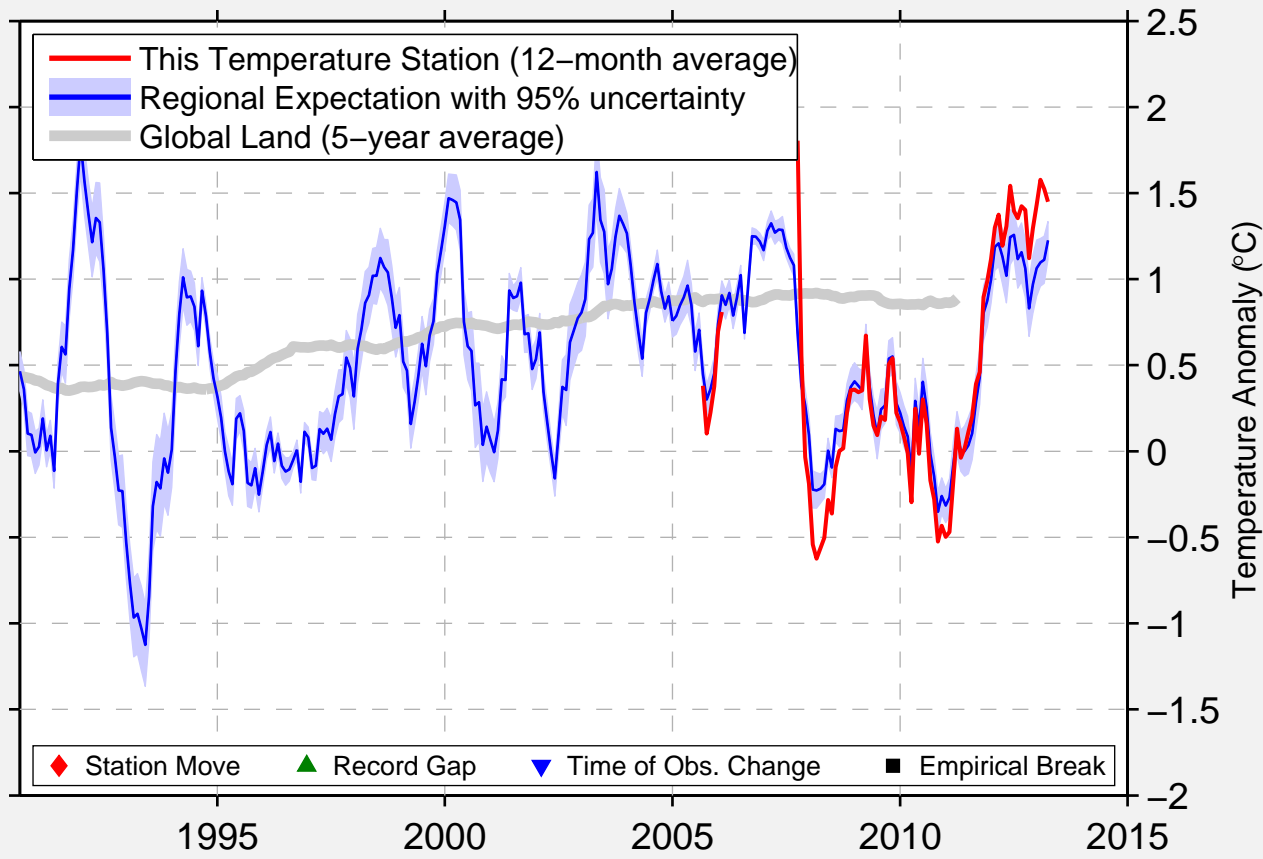

LITTLE ROCK CREEK MONTANA

46.038 N, 114.263 W (United States)

Data Quality Controlled and Aligned at Breakpoints

Berkeley Earth