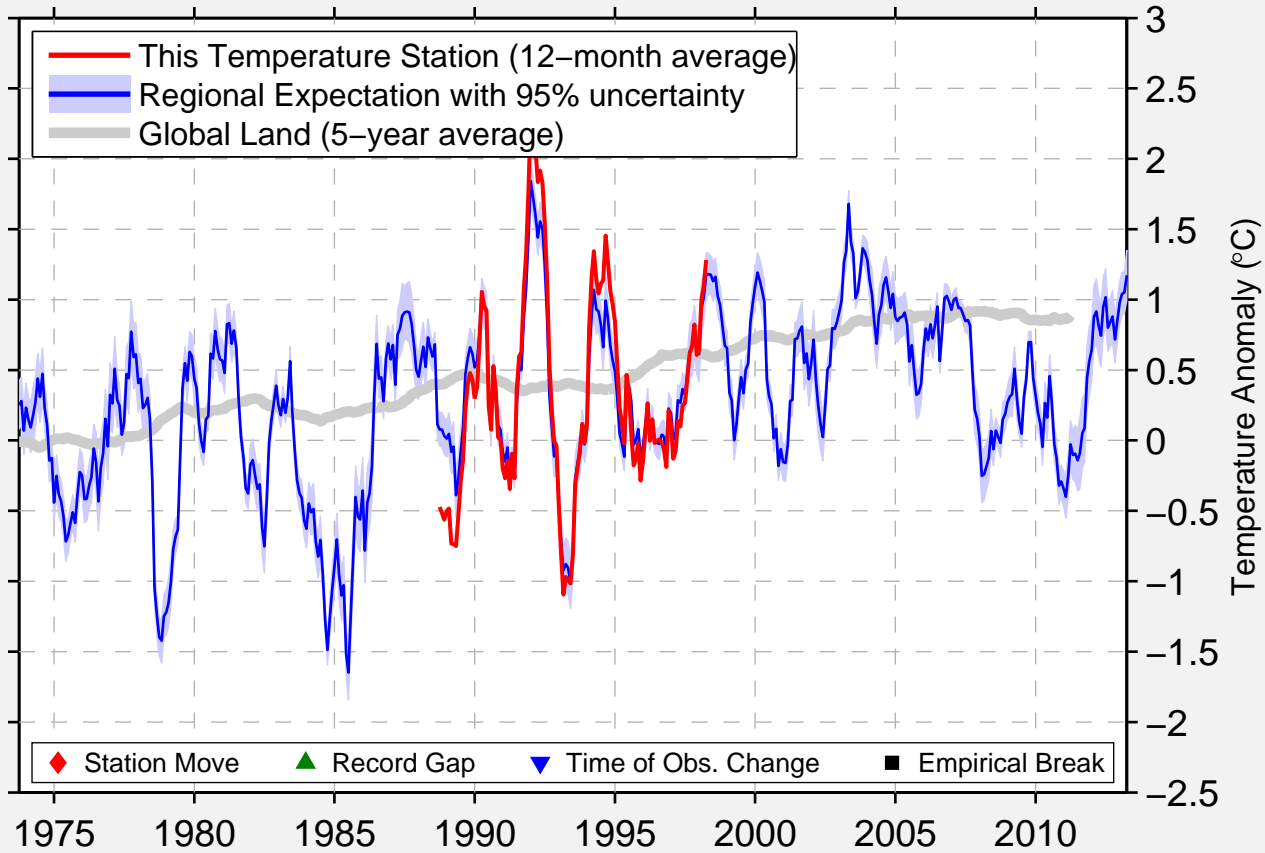

BOBCAT CREEK OREGON

45.848 N, 117.384 W (United States)

Data Quality Controlled and Aligned at Breakpoints

Berkeley Earth