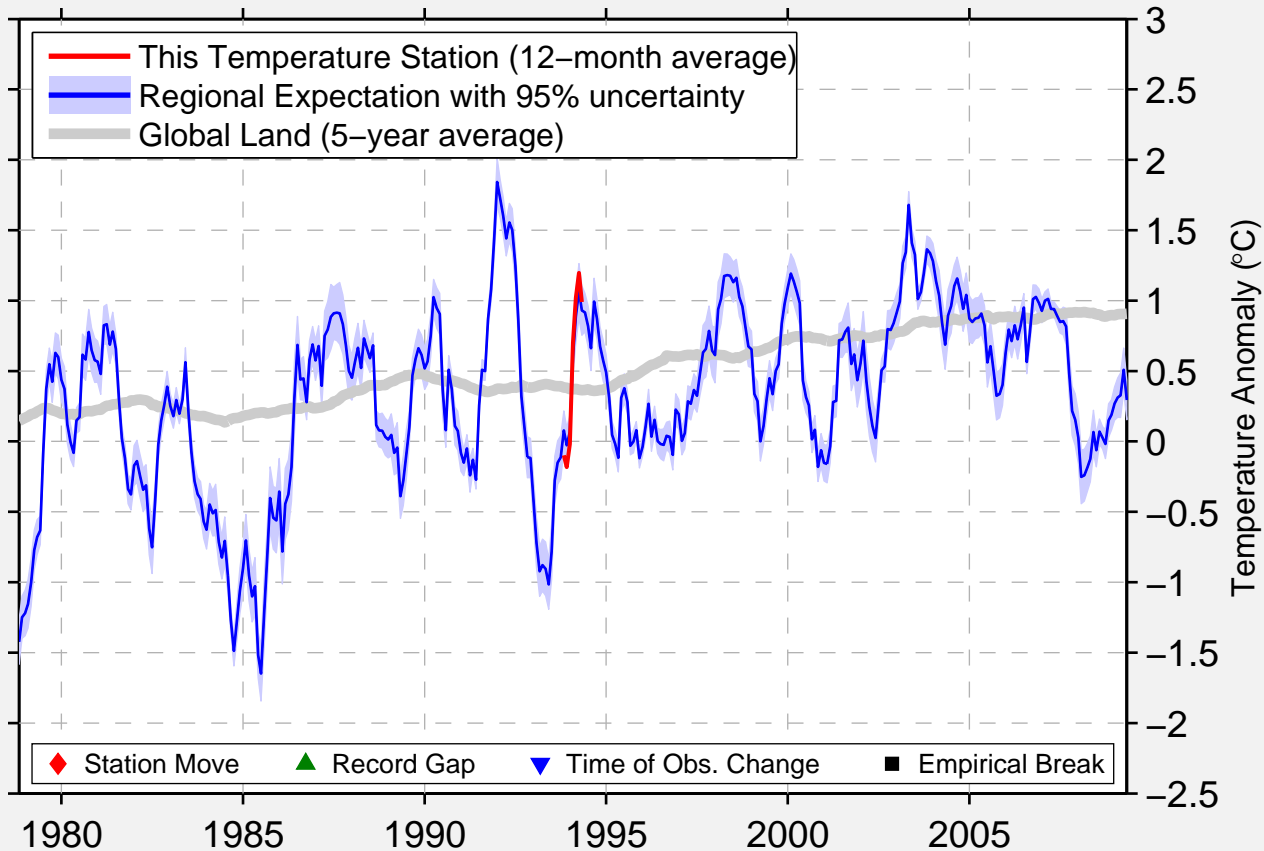

# BILLY MEADOWS OREGON

45.813 N, 117.037 W (United States)

Data Quality Controlled and Aligned at Breakpoints

Berkeley Earth