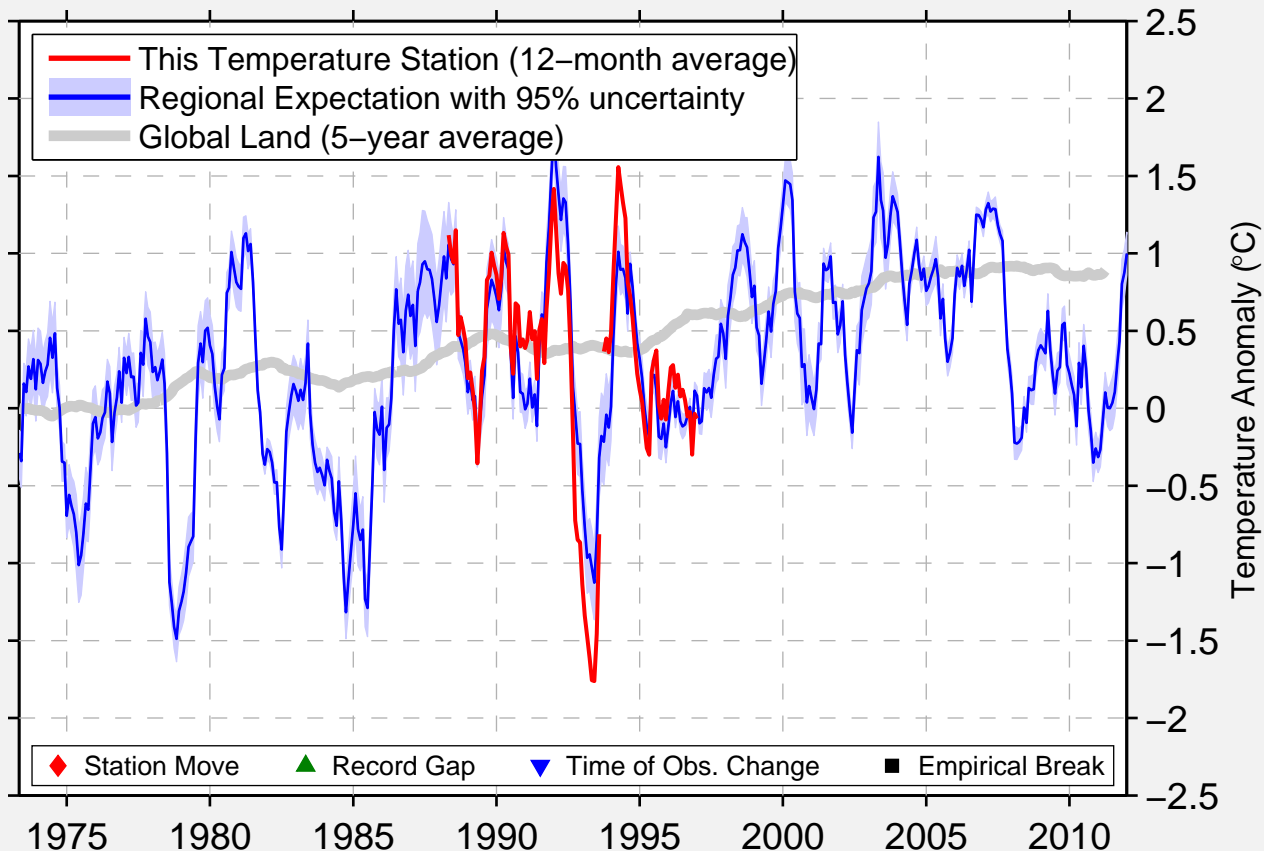

# GORIS GULCH MONTANA

45.783 N, 113.350 W (United States)

Data Quality Controlled and Aligned at Breakpoints

Berkeley Earth