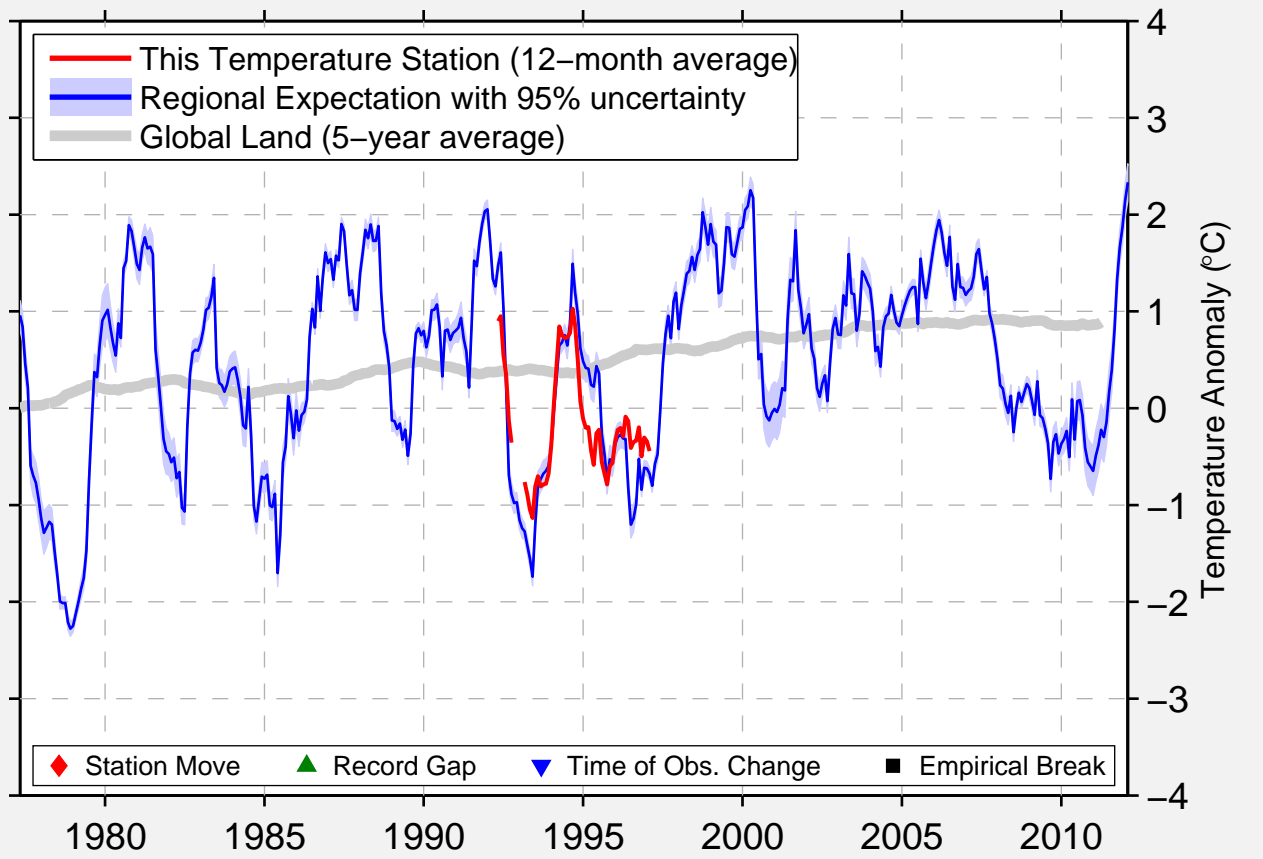

WILD HORSE MONTANA

45.169 N, 108.334 W (United States)

Data Quality Controlled and Aligned at Breakpoints

Berkeley Earth