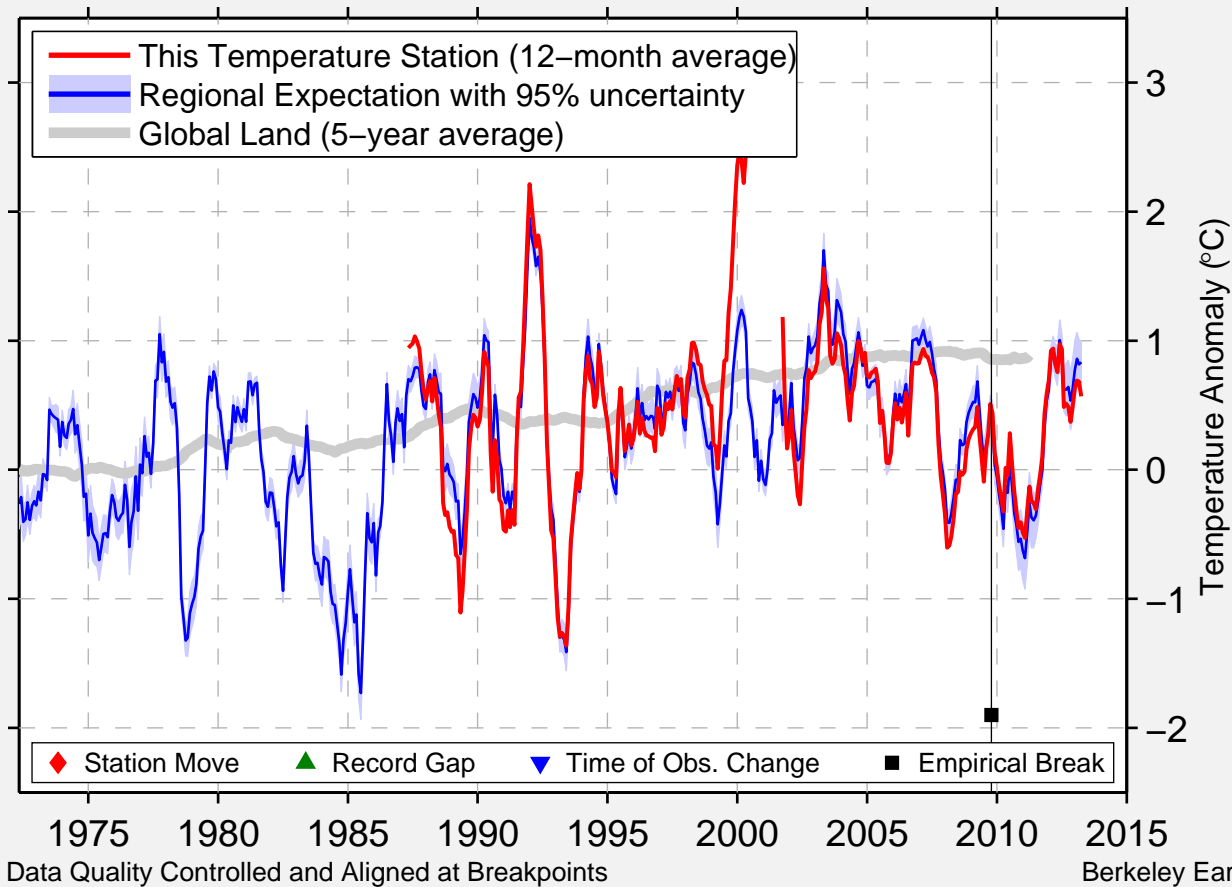

BLUE CANYON OREGON

44.670 N, 117.934 W (United States)

Data Quality Controlled and Aligned at Breakpoints

Berkeley Earth