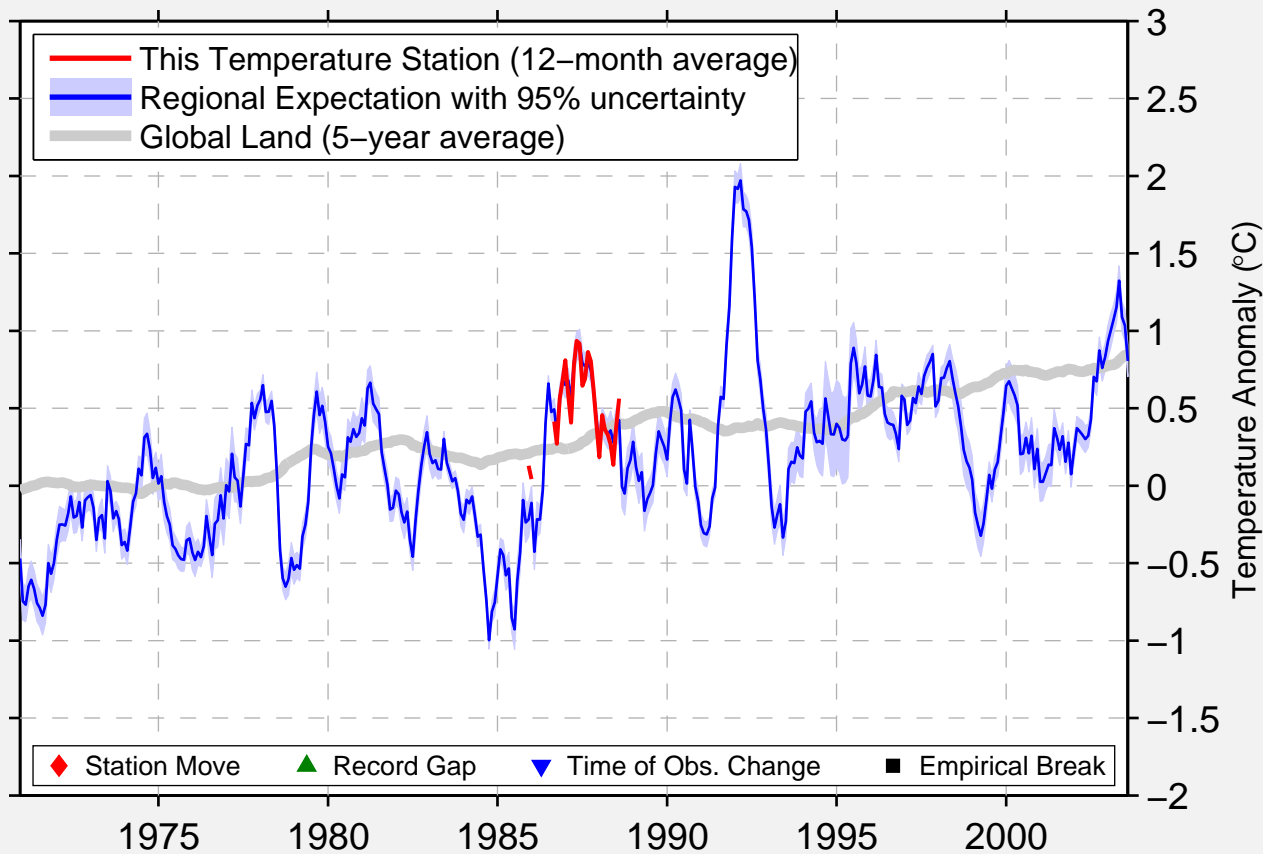

FRANKLIN RIDGE OREGON

44.483 N, 123.567 W (United States)

Data Quality Controlled and Aligned at Breakpoints

Berkeley Earth