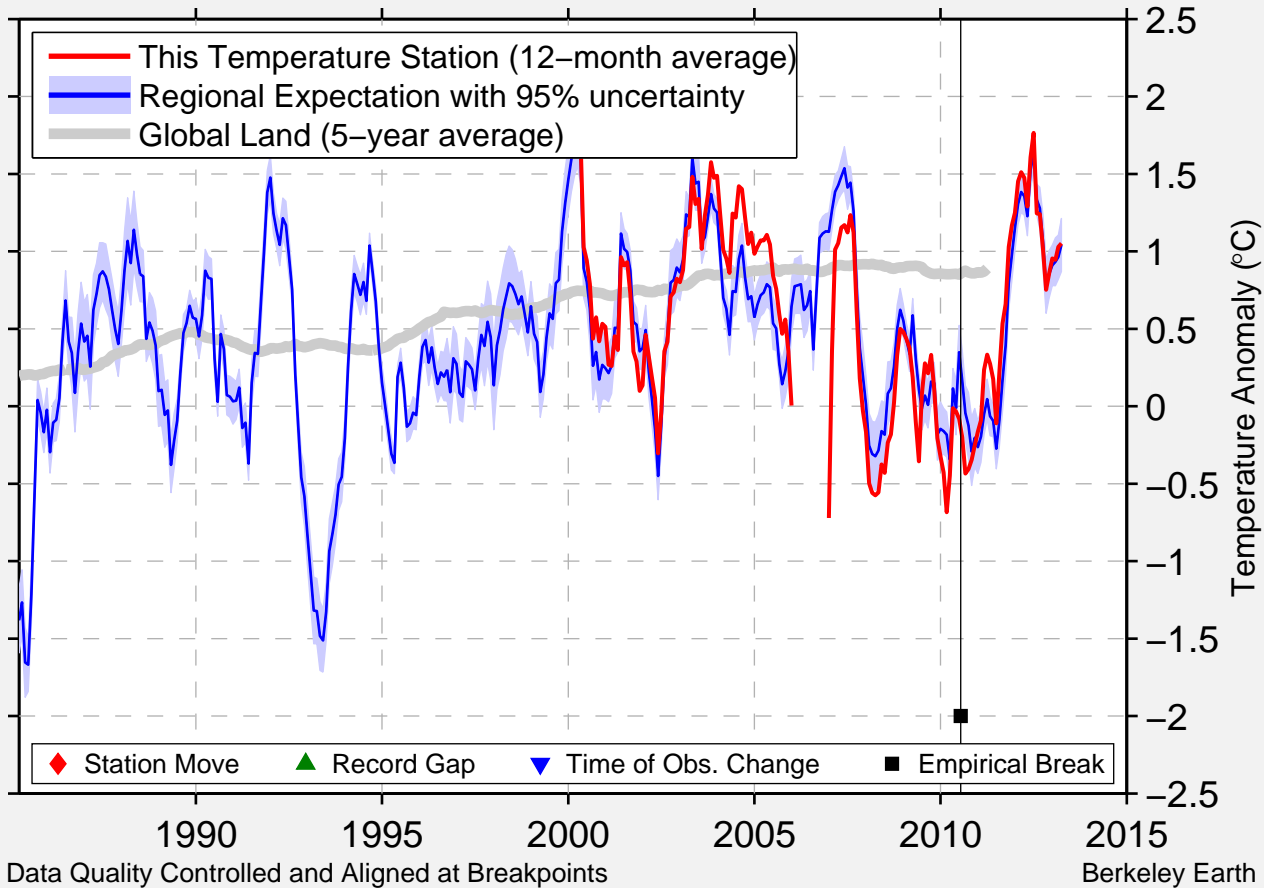

ISLAND PARK IDAHO

44.417 N, 111.383 W (United States)

Data Quality Controlled and Aligned at Breakpoints

Berkeley Earth