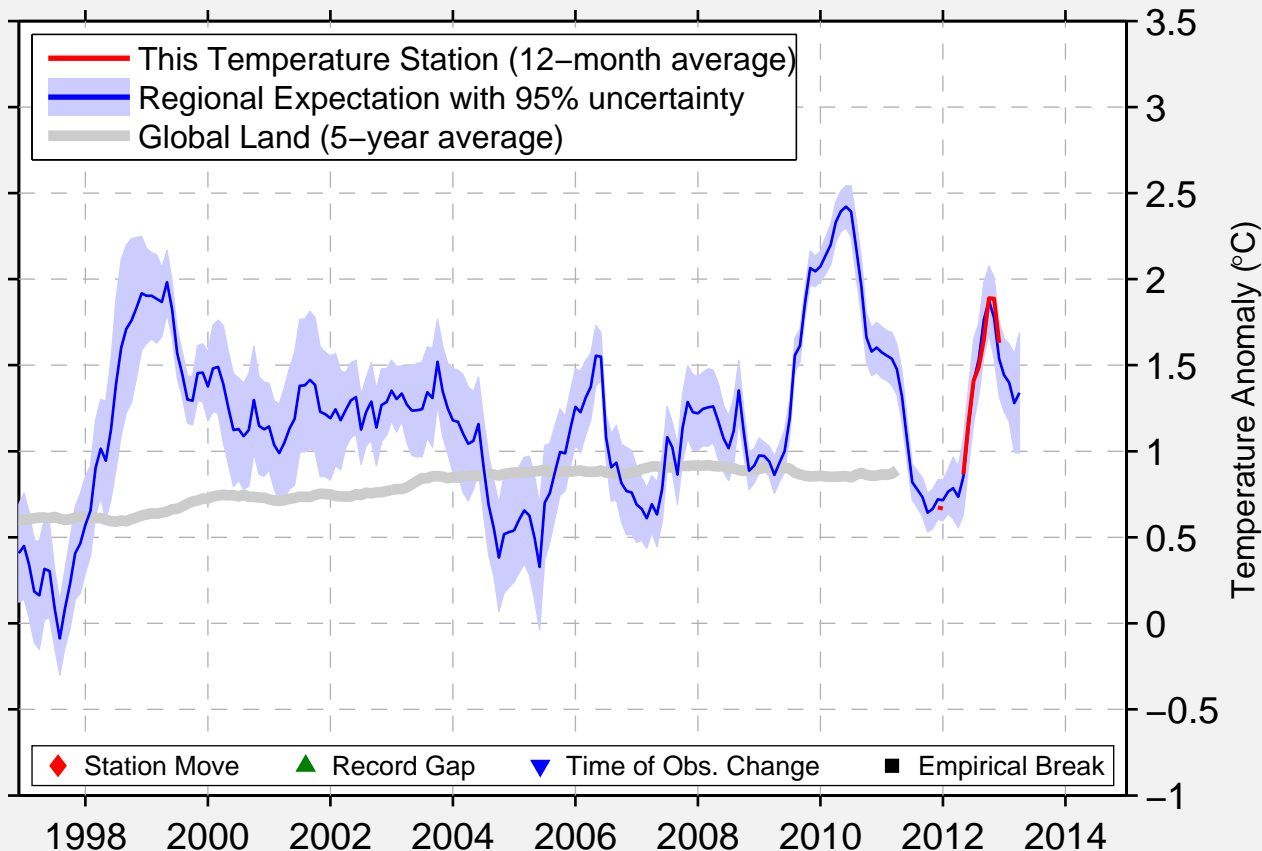

SABRIYAH

29.750 N, 47.850 E (Kuwait)

Data Quality Controlled and Aligned at Breakpoints

Berkeley Earth