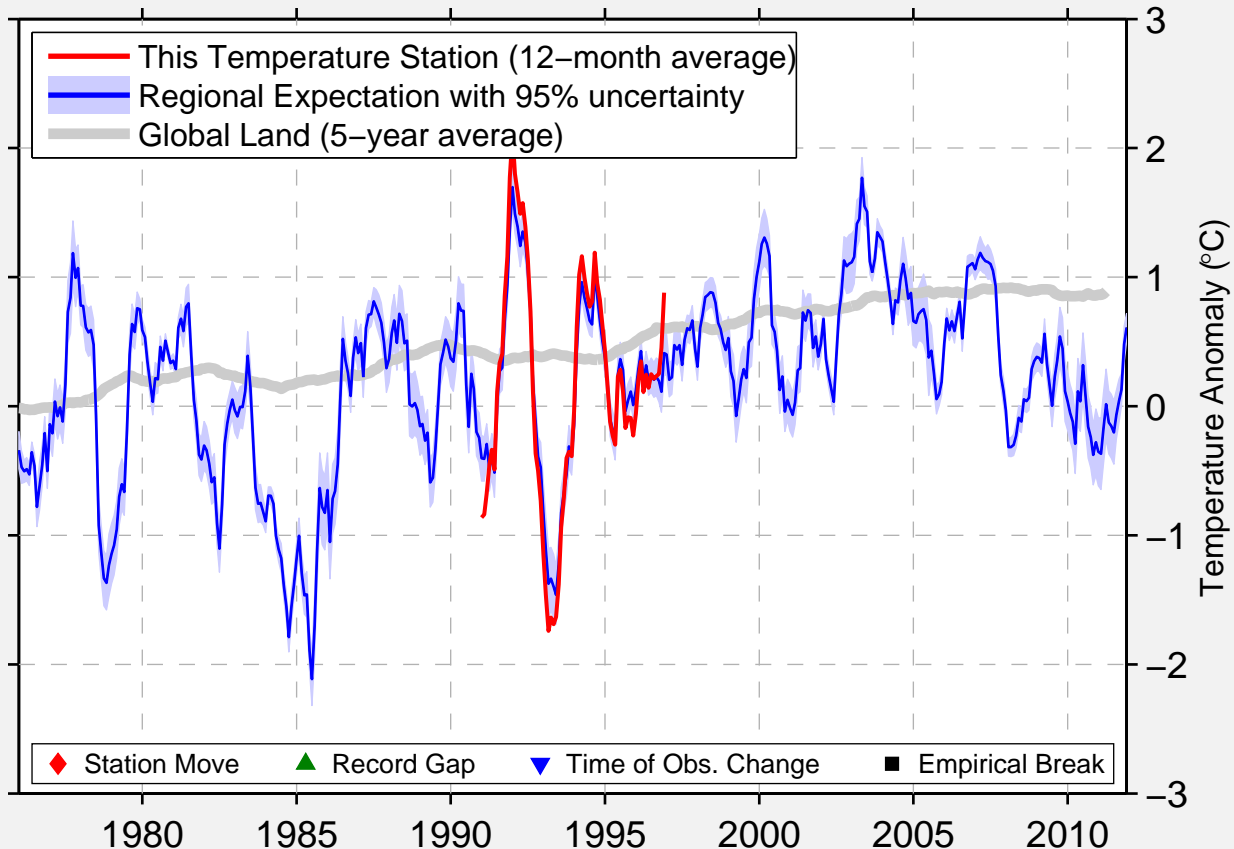

WILLOW RIDGE IDAHO

44.130 N, 116.470 W (United States)

Data Quality Controlled and Aligned at Breakpoints

Berkeley Earth