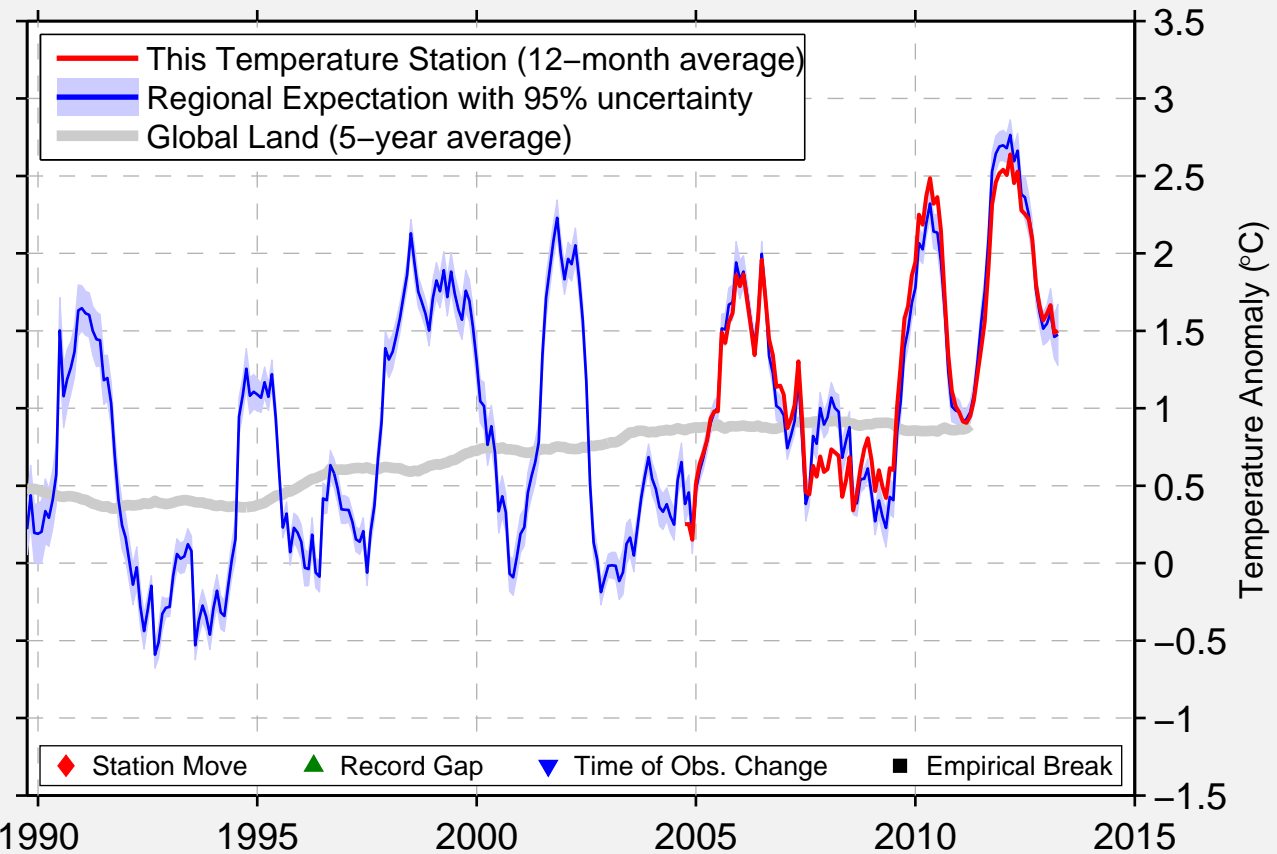

# WHITE MOUNTAIN NF NEW HAMPSHIR

43.981 N, 71.141 W (United States)

◆ Station Move    ▲ Record Gap    ▼ Time of Obs. Change    ■ Empirical Break

Data Quality Controlled and Aligned at Breakpoints

Berkeley Earth