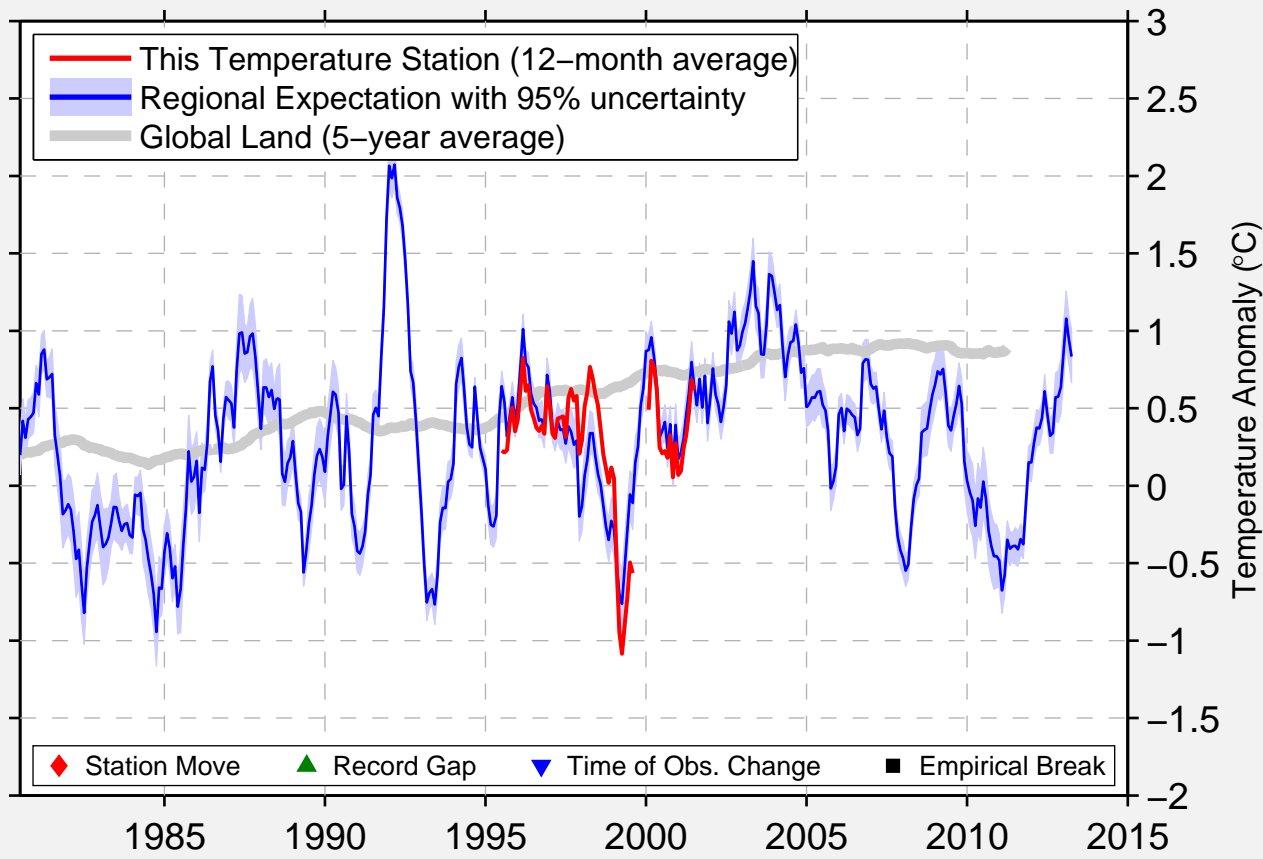

CHEMULT OREGON

43.226 N, 121.789 W (United States)

Data Quality Controlled and Aligned at Breakpoints

Berkeley Earth