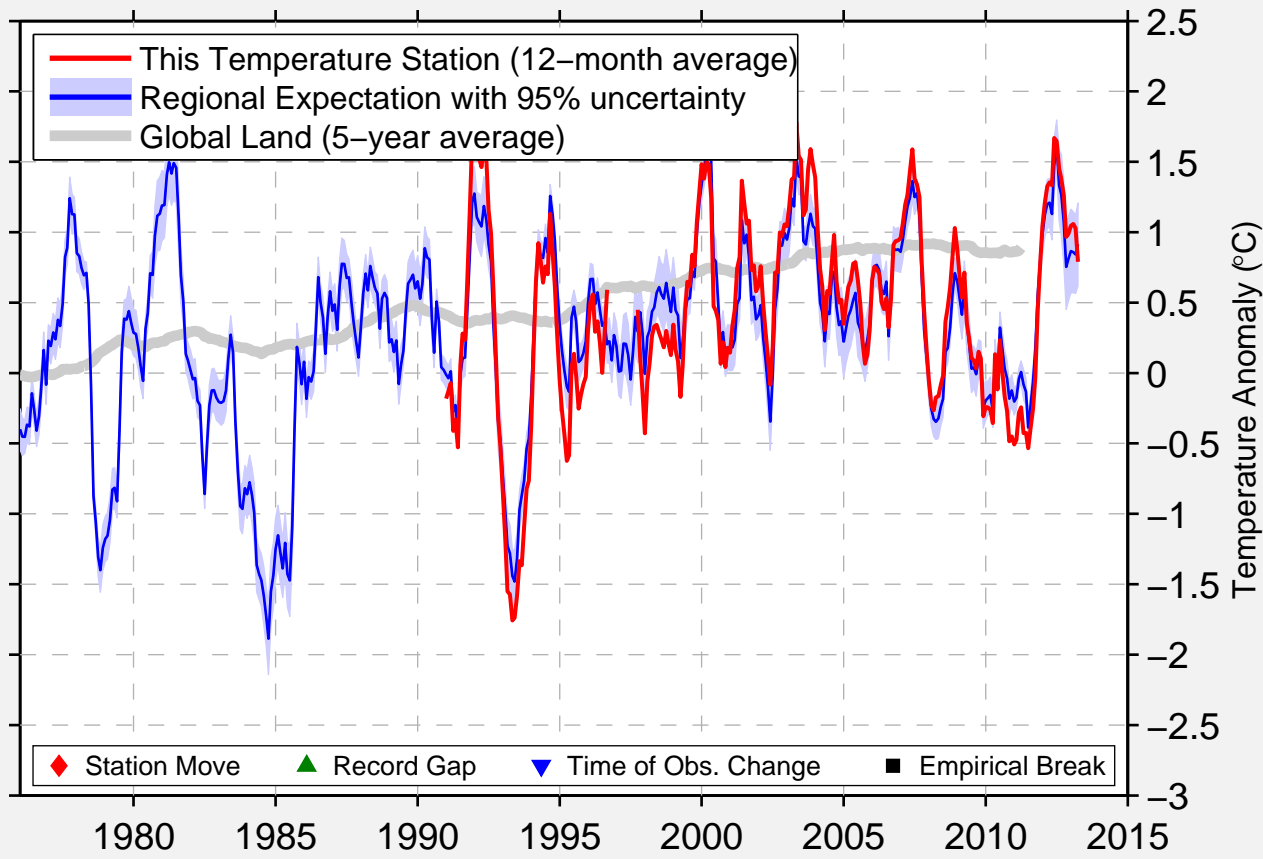

POLE CANYON IDAHO

42.894 N, 111.841 W (United States)

Data Quality Controlled and Aligned at Breakpoints

Berkeley Earth