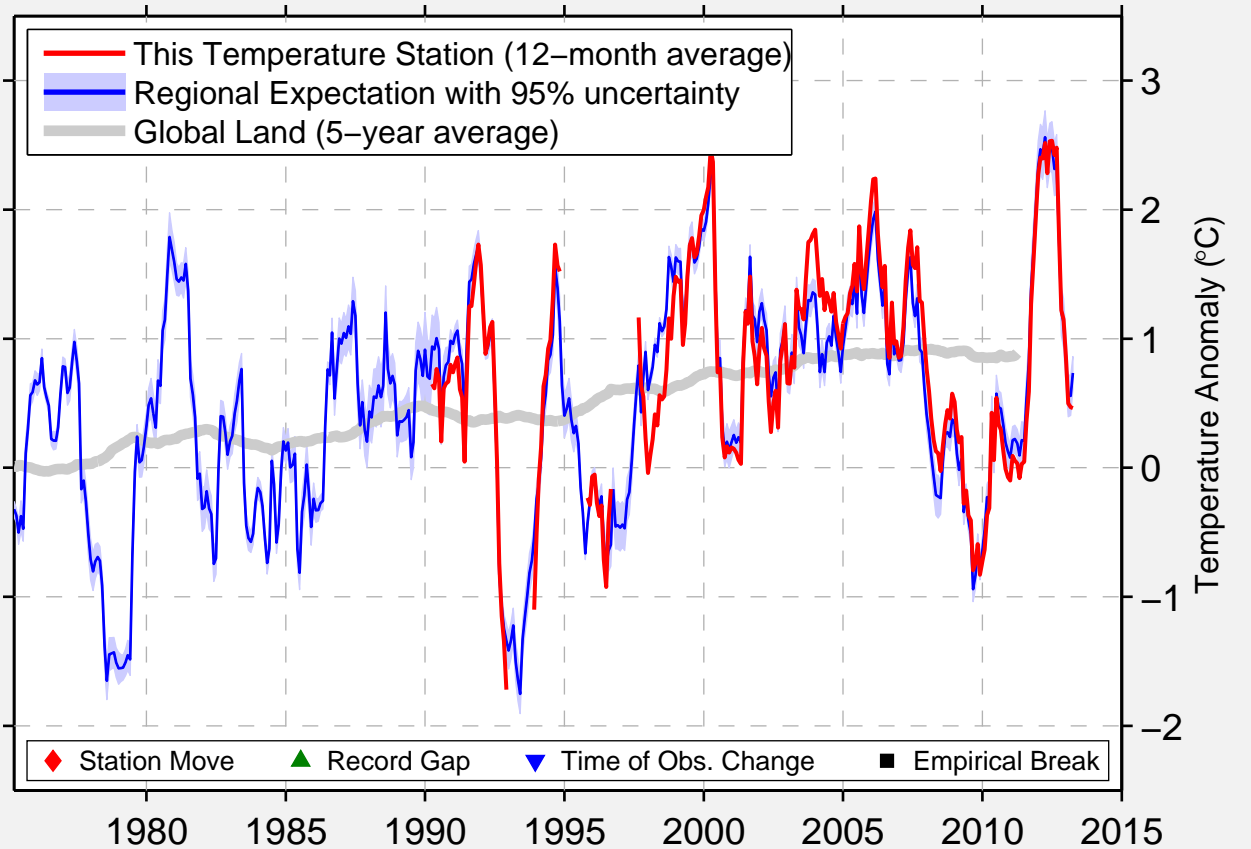

# KINGS CANYON NEBRASKA

42.724 N, 102.971 W (United States)

Data Quality Controlled and Aligned at Breakpoints

Berkeley Earth