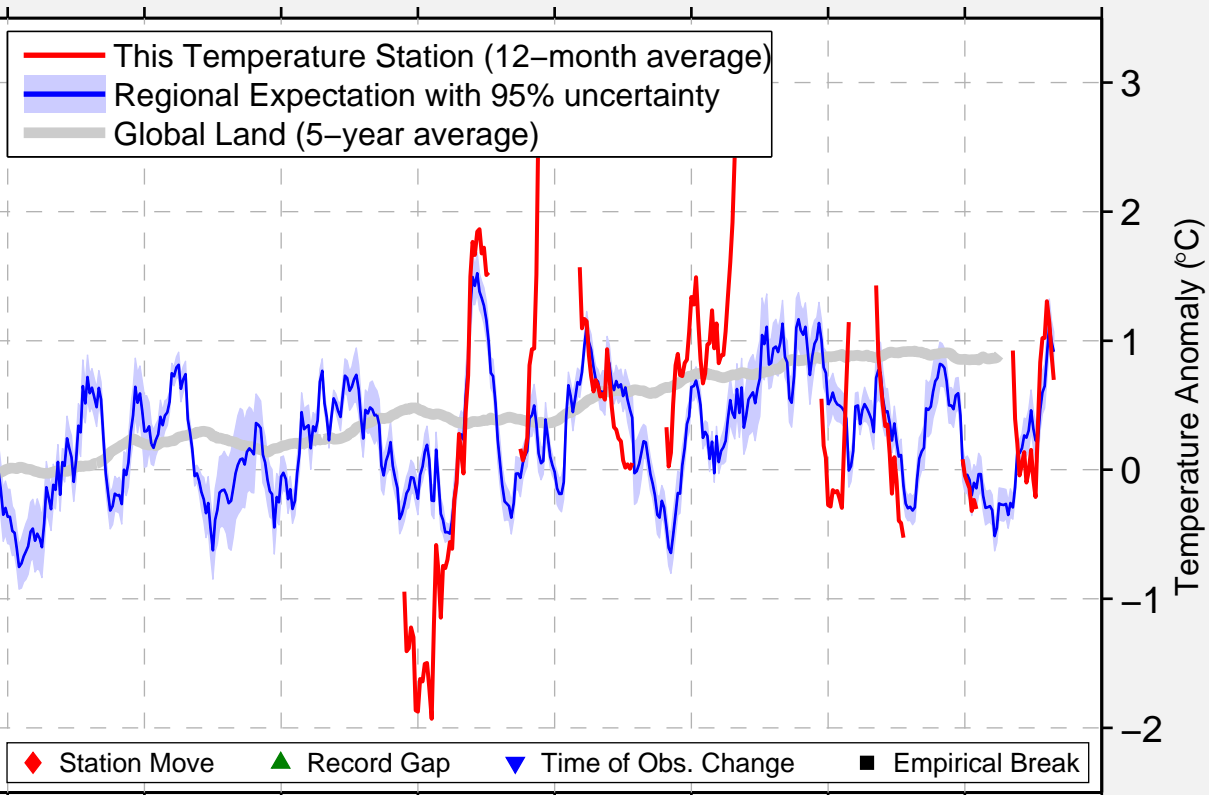

# SLATER BUTTE CALIFORNIA

41.859 N, 123.353 W (United States)

Data Quality Controlled and Aligned at Breakpoints

Berkeley Earth