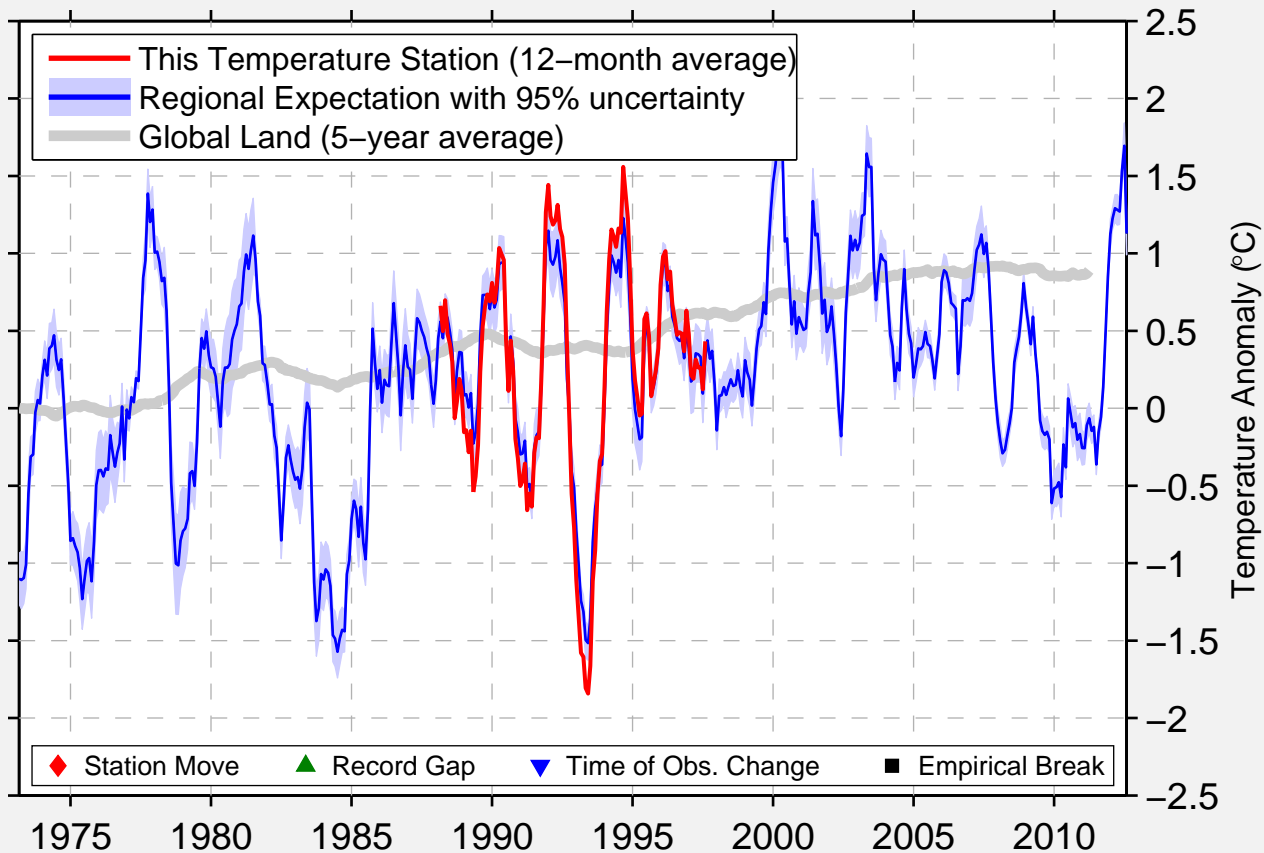

# RED DOME – ROSETTE 22S

41.531 N, 113.421 W (United States)

Data Quality Controlled and Aligned at Breakpoints

Berkeley Earth